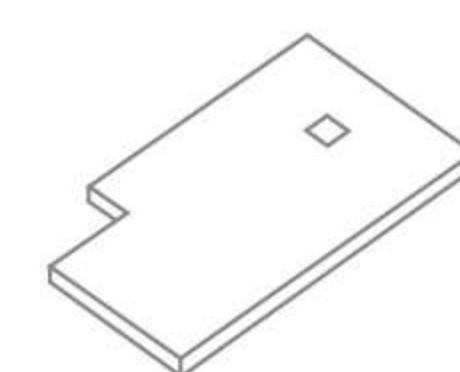

Five different design covers can be combined with five colours of SolidSoft surface to enhance your bathroom with a unique customized appeal.

SolidSoft SquareDrain

Measures

	80	90	100	120	140	160	170	206cm
(b)								
(a) 70				•	•		•	
80	•		•	•	•	•	•	•
90		•	•	•	•	•	•	•
100cm			•	•	•	•		•

Special cuts are not a problem

A bespoke service to create your ultimate showering statement

Values of distance C:

38 cm for trays wide 70cm
43 cm for trays wide 80, 90 and 100cm
Square trays with center drain location