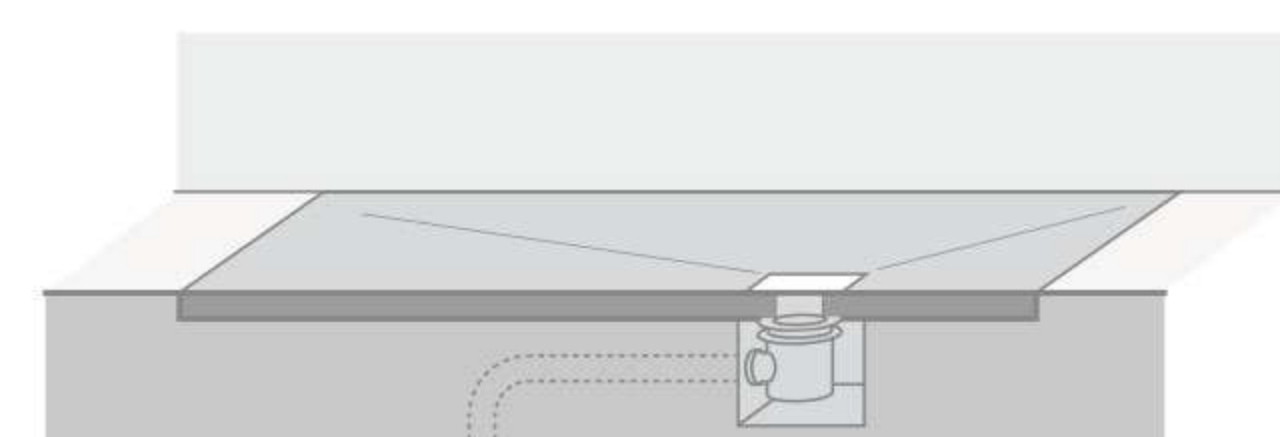

SolidSoft

Flexible Shower Tray

Properties of the material

NON SLIP ERGONOMIC SURFACE

SolidSoft has an excellent non-slip performance, as it is CLASS-B certified, in accordance with regulation DIN 51097 :1992, which guarantees total safety when showering

ANTI-BACTERIAL

The closed molecular structure of SolidSoft prevents the generation and proliferation of germs, and makes it very long-lasting. It has passed the tests required by the ISO 22196:2011 standard.

UV-RESISTANT

SolidSoft is highly resistant to light and the passage of time. Test carried out in accordance with the EN ISO 4586-2 standard.

SILENT

Unique acoustic absorption thanks to the use of an organic material based on polyurethane. Tested according to SIA 181.

RESISTANCE TO DOMESTIC CHEMICAL AND CLEANING AGENTS

SolidSoft has surpassed chemical agent and stain resistance test in accordance with UNE EN 14527, classified as compatible with the use of standard products for the bathroom.

SolidSoft is a shower tray that is unique in the world, a product patented by Solid Soft Tray (EP no 2952128), made out of low-density polyurethane subjected to a high-pressure process. This process furnishes it with an extremely water-resistant external layer, with excellent non-slip properties. The surface features a texturized, natural slate finish.

Ultra light

7-18 Kg

SolidSoft is very light, weighs only 15 lbs per square meter.

Installation

Flat to floor installation