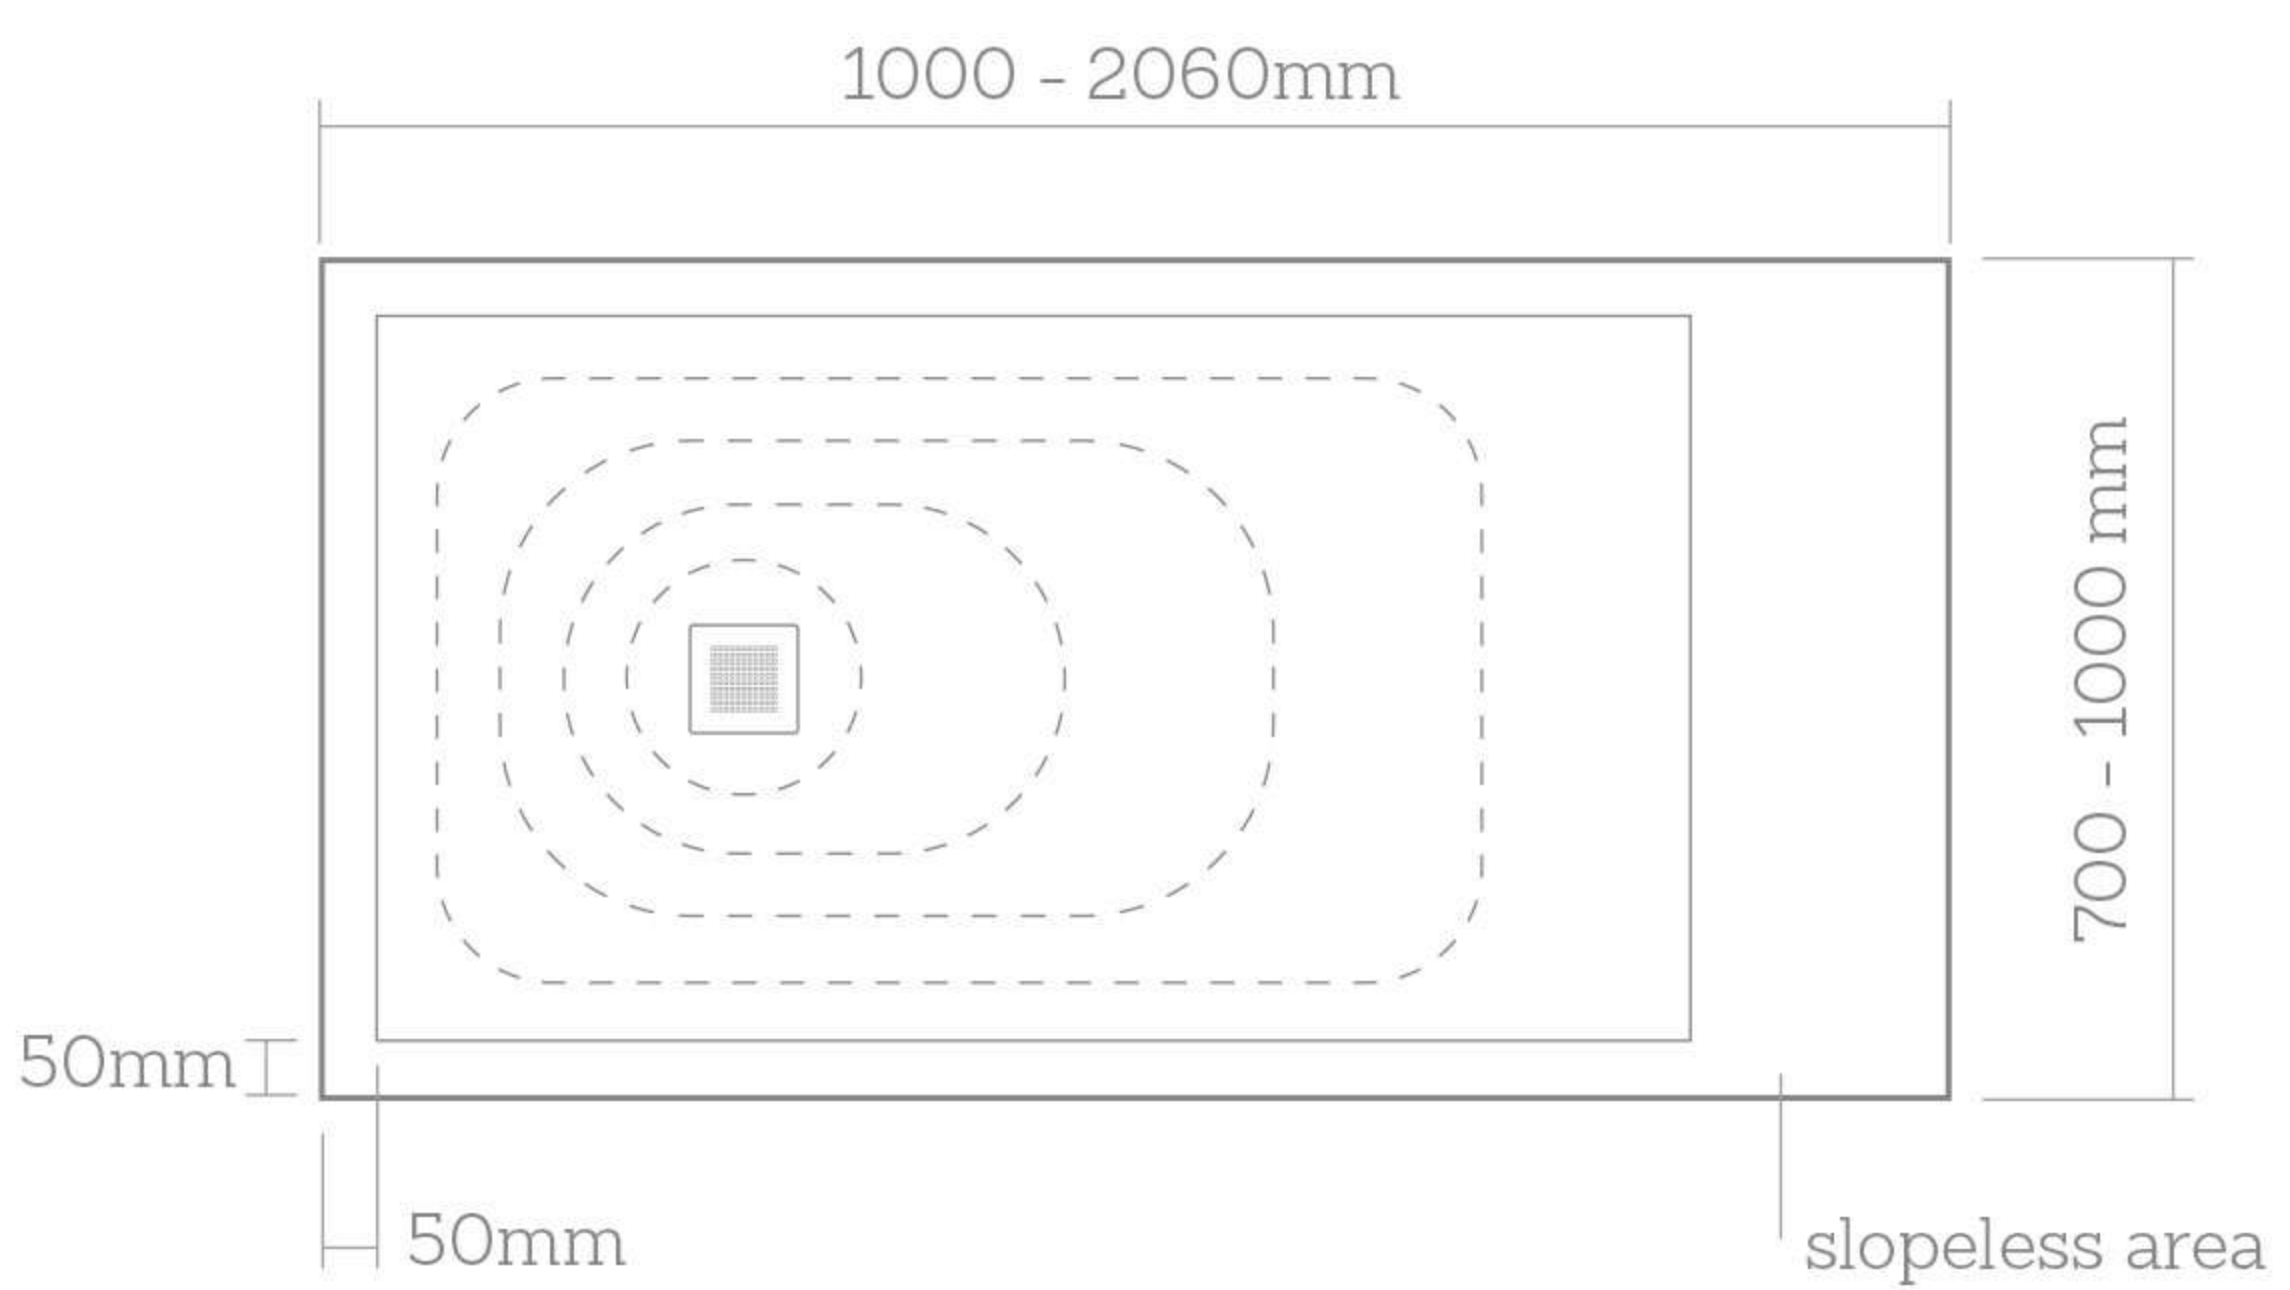

SolidSoft is silent because of its cushioning effect.

SolidSoft LinearDrain

Measures

Value of distance C: 16 cm
Maximum tolerance ±0.6%

Special cuts are not a problem

A bespoke service to create your ultimate showering statement

Five different design covers can be combined with five colours of SolidSoft surface to enhance your bathroom with a unique customized appeal.

SolidSoft SquareDrain

Measures

	80	90	100	120	140	160	170	206cm
(b)								
(a) 70				•	•		•	
80	•		•	•	•	•	•	•
90		•	•	•	•	•	•	•
100cm			•	•	•	•		•

Special cuts are not a problem

A bespoke service to create your ultimate showering statement

Values of distance C:

38 cm for trays wide 70cm
43 cm for trays wide 80, 90 and 100cm
Square trays with center drain location