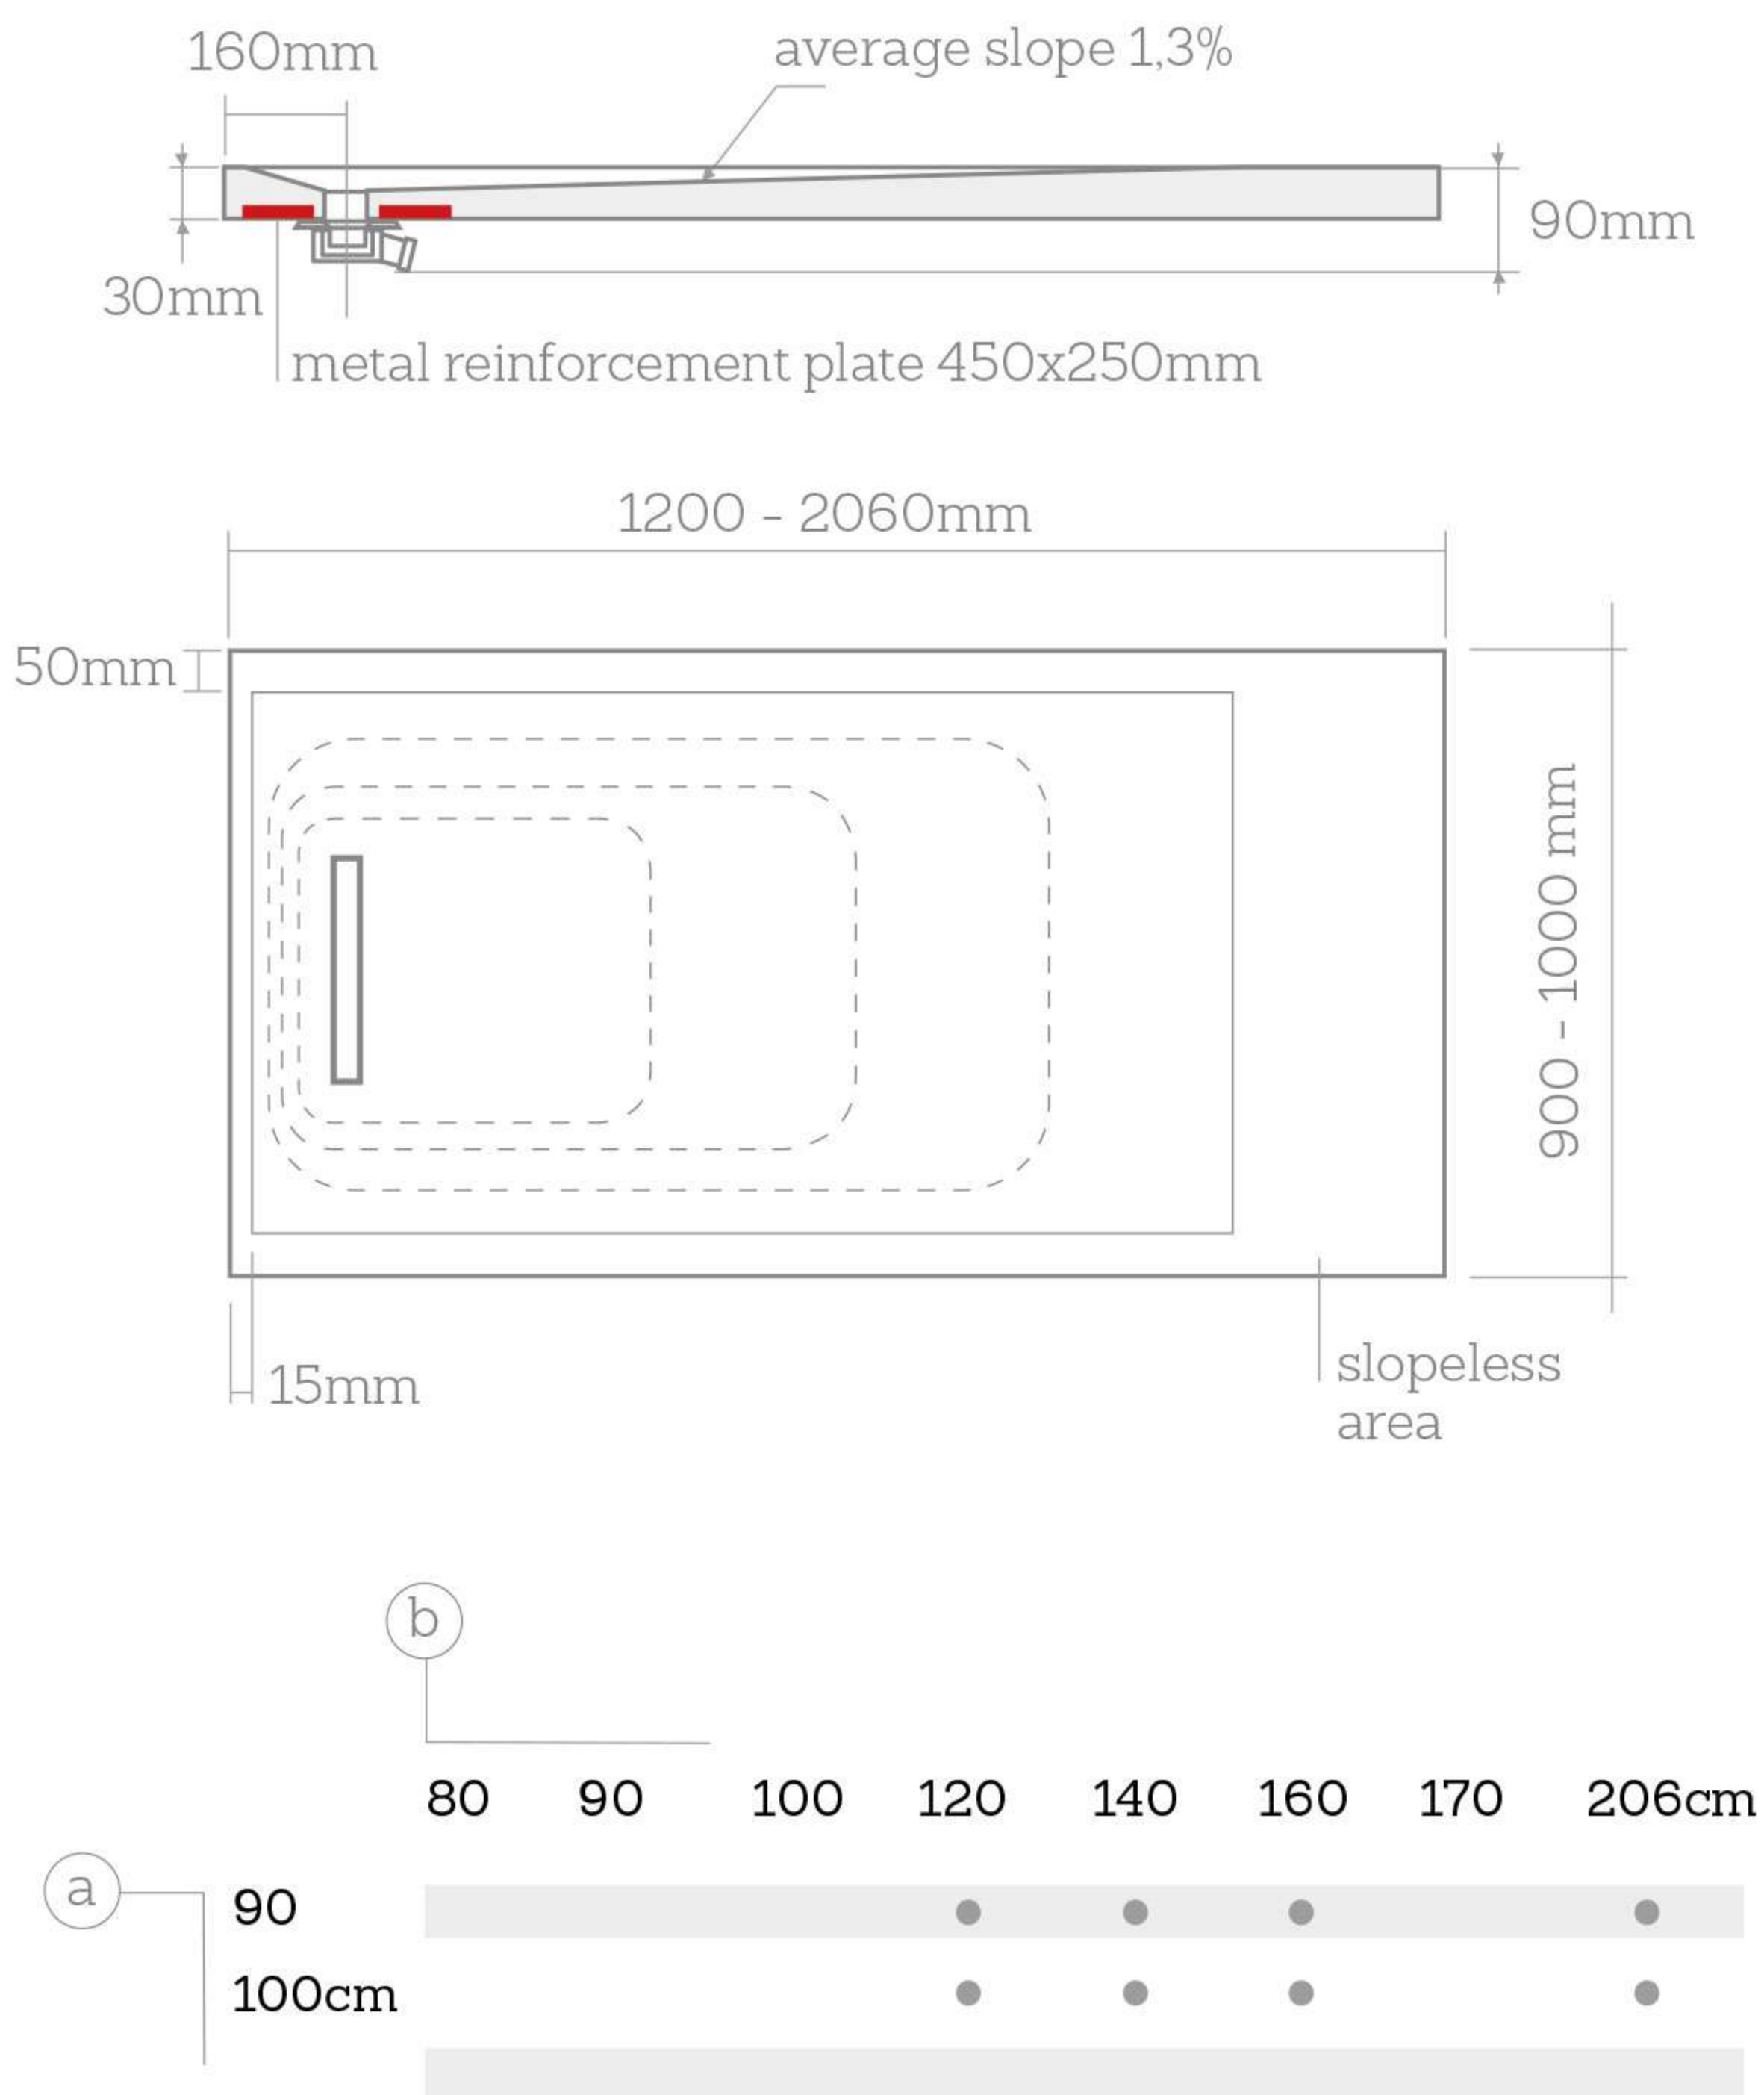

SolidSoft is silent because of its cushioning effect.

SolidSoft LinearDrain

Measures

Value of distance C: 16 cm
Maximum tolerance ±0.6%

Special cuts are not a problem

A bespoke service to create your ultimate showering statement

Five different design covers can be combined with five colours of SolidSoft surface to enhance your bathroom with a unique customized appeal.

SolidSoft SquareDrain

Measures

	80	90	100	120	140	160	170	206cm
(b)								
(a) 70				•	•		•	
80	•		•	•	•	•	•	•
90		•	•	•	•	•	•	•
100cm			•	•	•	•		•

Special cuts are not a problem

A bespoke service to create your ultimate showering statement

Values of distance C:

38 cm for trays wide 70cm
43 cm for trays wide 80, 90 and 100cm
Square trays with center drain location