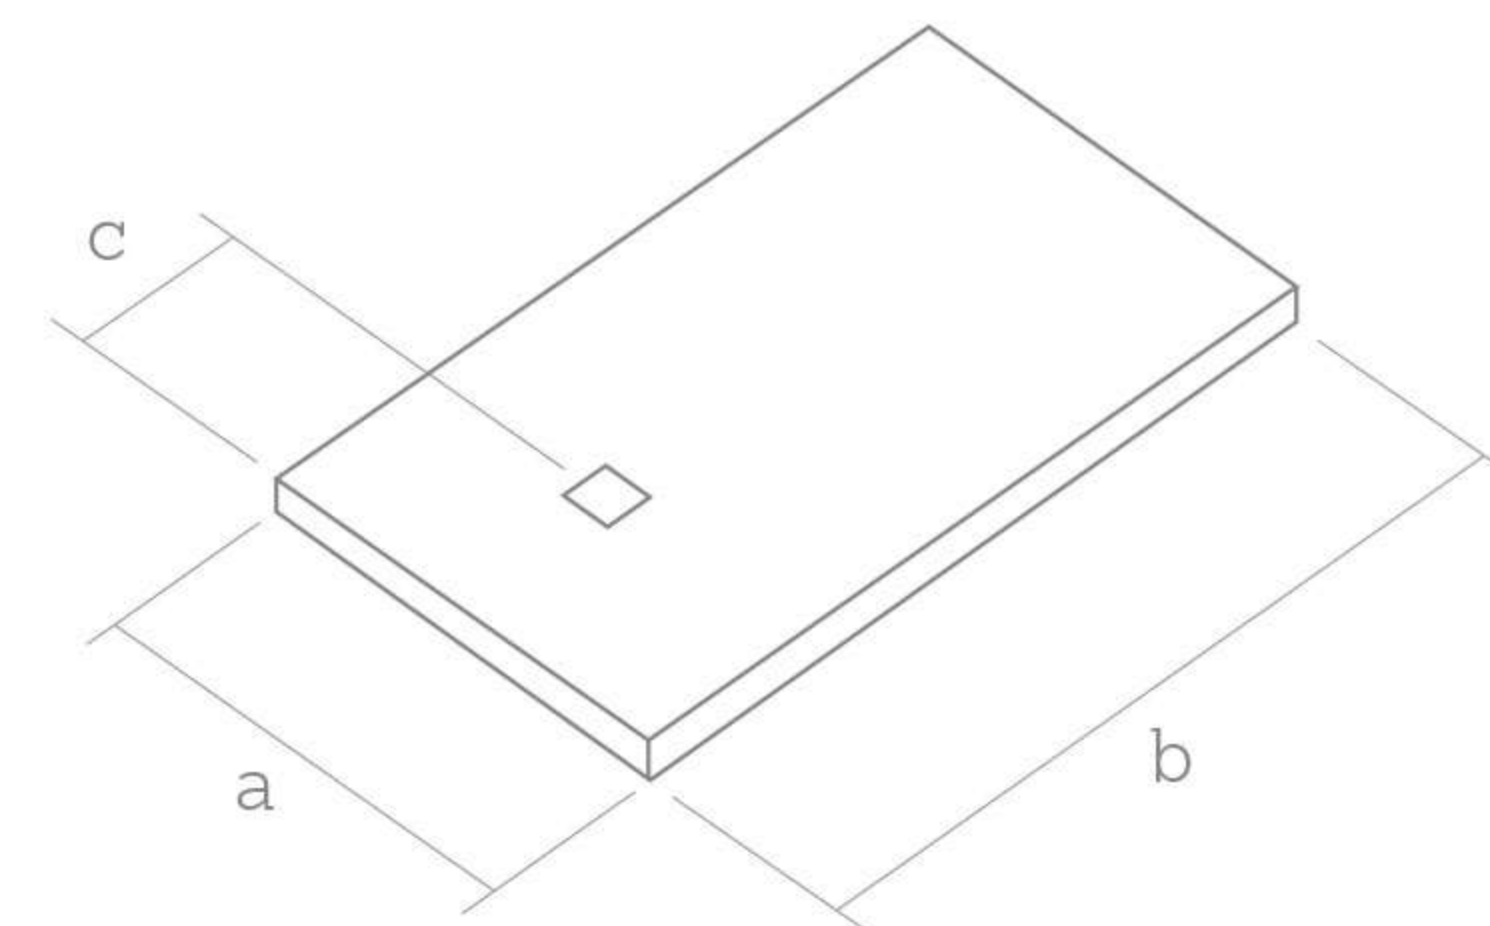

Five different design covers can be combined with five colours of SolidSoft surface to enhance your bathroom with a unique customized appeal.

SolidSoft SquareDrain

Measures

	80	90	100	120	140	160	170	206cm
(b)								
(a) 70				•	•		•	
80	•		•	•	•	•	•	•
90		•	•	•	•	•	•	•
100cm			•	•	•	•		•

Special cuts are not a problem

A bespoke service to create your ultimate showering statement

Values of distance C:

38 cm for trays wide 70cm
43 cm for trays wide 80, 90 and 100cm
Square trays with center drain location