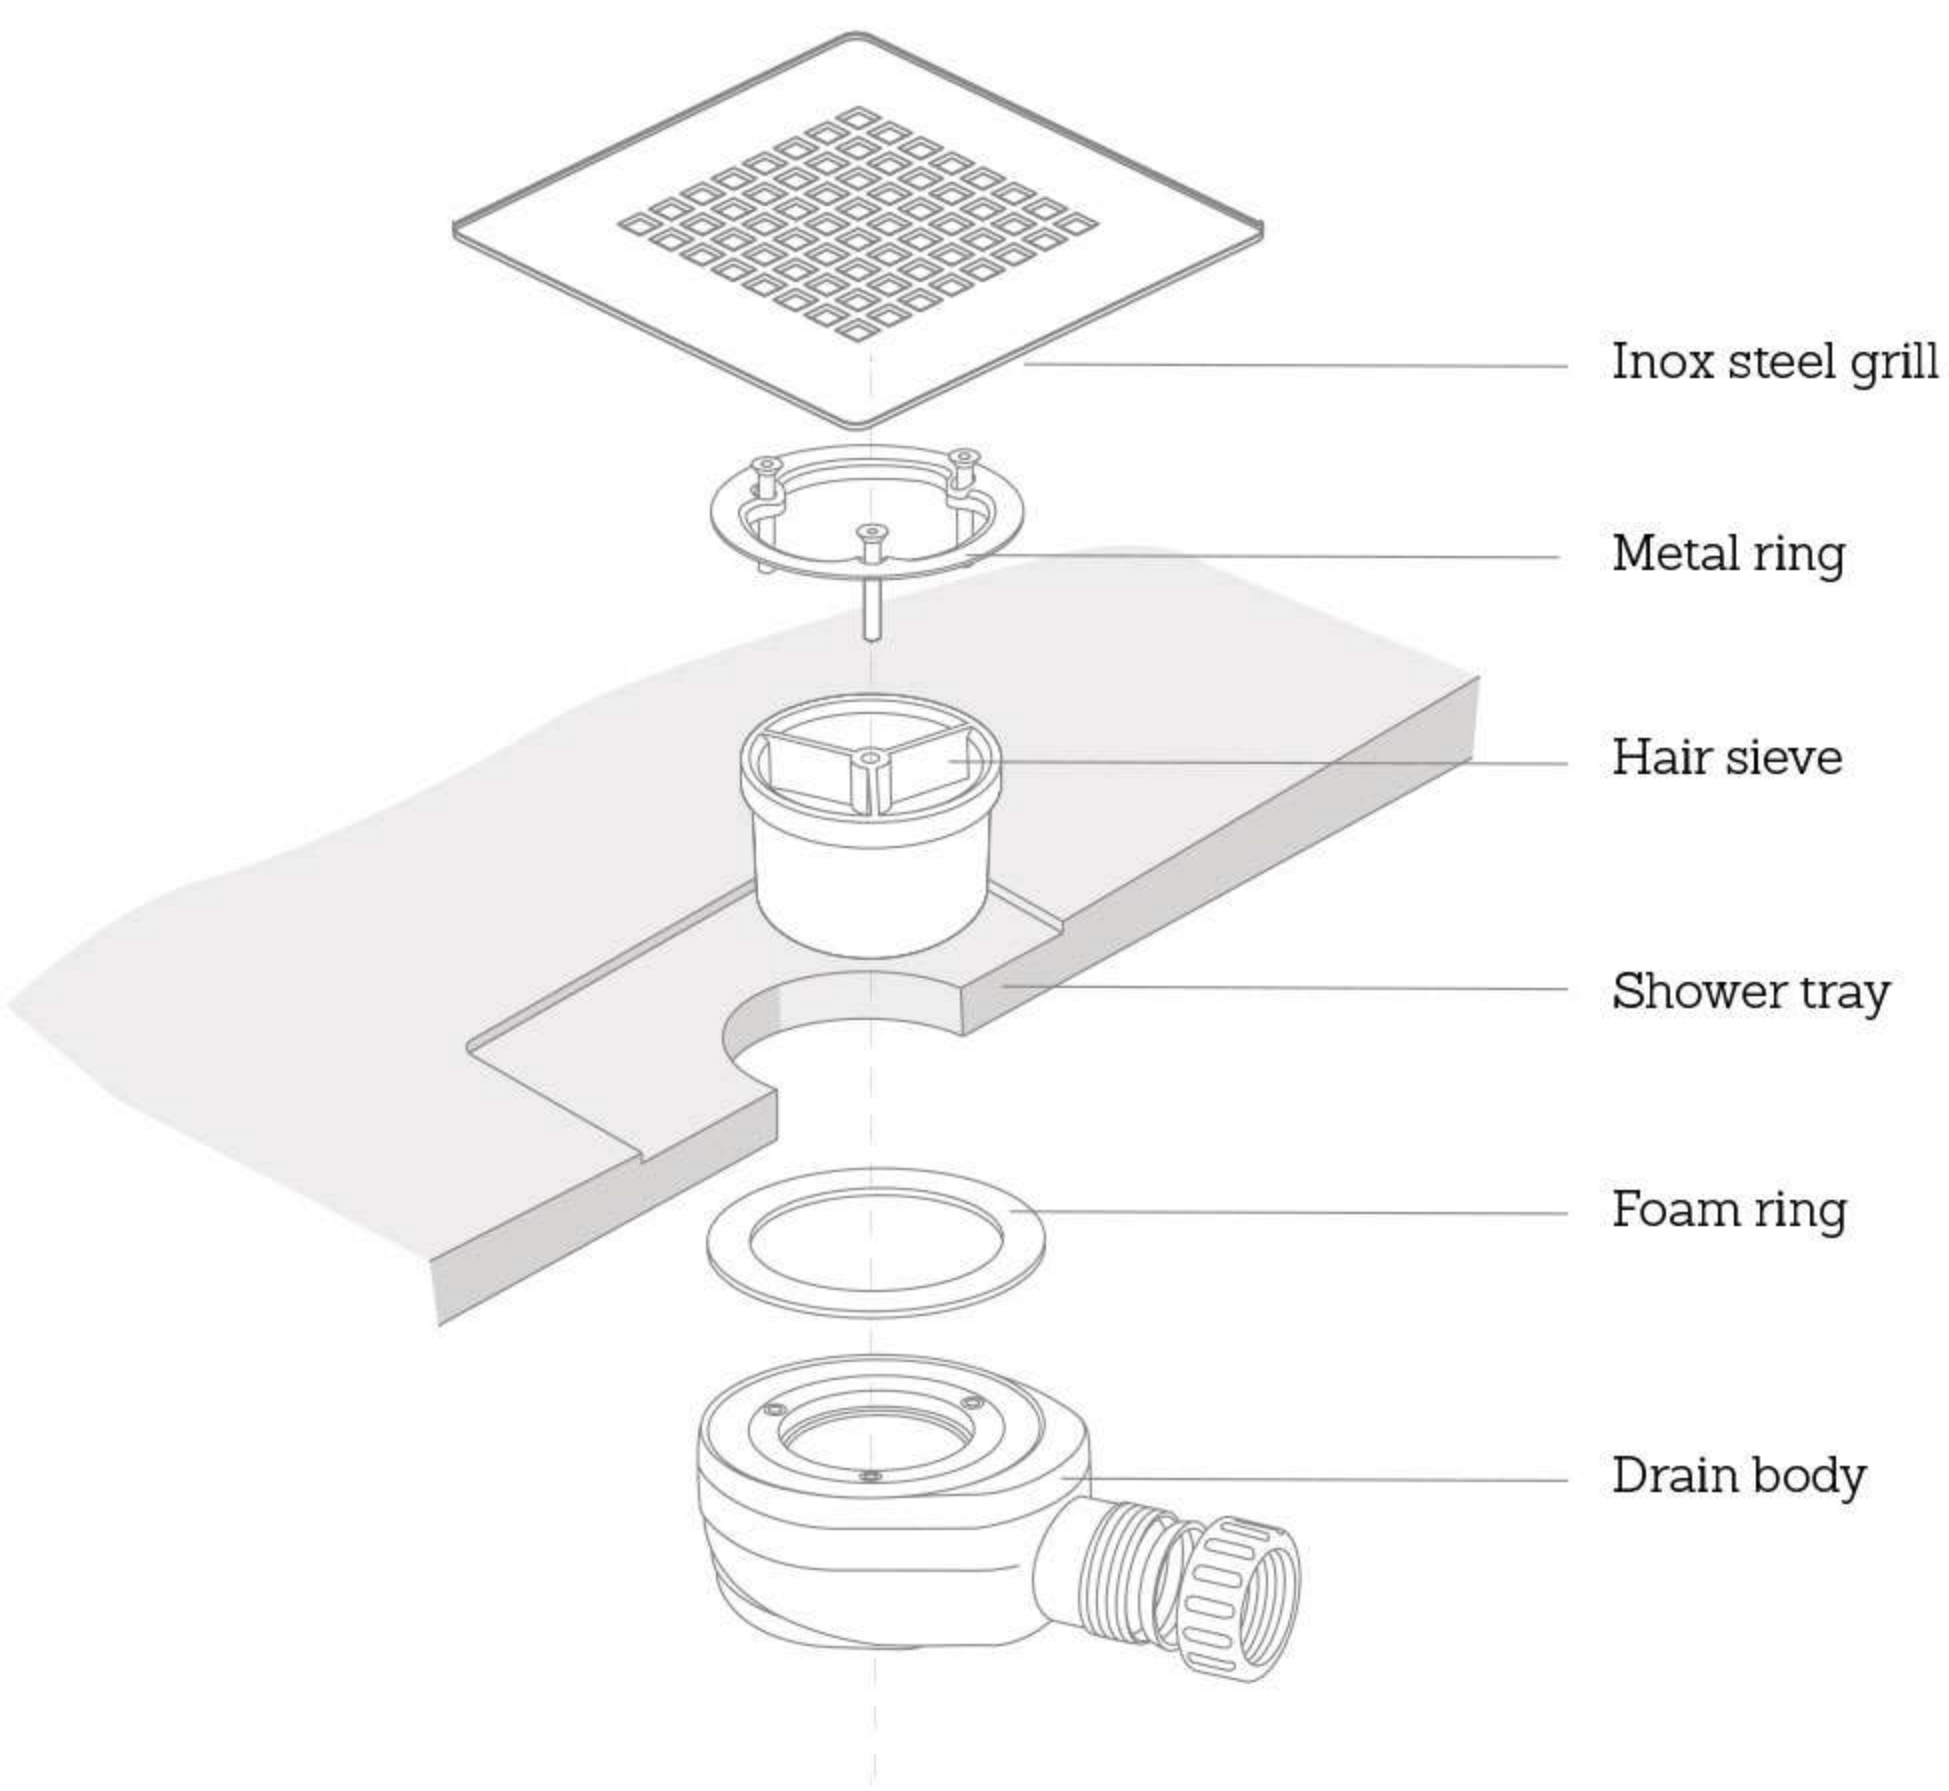

SolidSoft is silent because of its cushioning effect.

SolidSoft LinearDrain

Measures

Value of distance C: 16 cm
Maximum tolerance ±0.6%

Special cuts are not a problem

A bespoke service to create your ultimate showering statement

Five different design covers can be combined with five colours of SolidSoft surface to enhance your bathroom with a unique customized appeal.

SolidSoft SquareDrain

Measures

	80	90	100	120	140	160	170	206cm
(b)								
(a) 70				•	•		•	
80	•		•	•	•	•	•	•
90		•	•	•	•	•	•	•
100cm			•	•	•	•		•

Special cuts are not a problem

A bespoke service to create your ultimate showering statement

Values of distance C:

38 cm for trays wide 70cm
43 cm for trays wide 80, 90 and 100cm
Square trays with center drain location