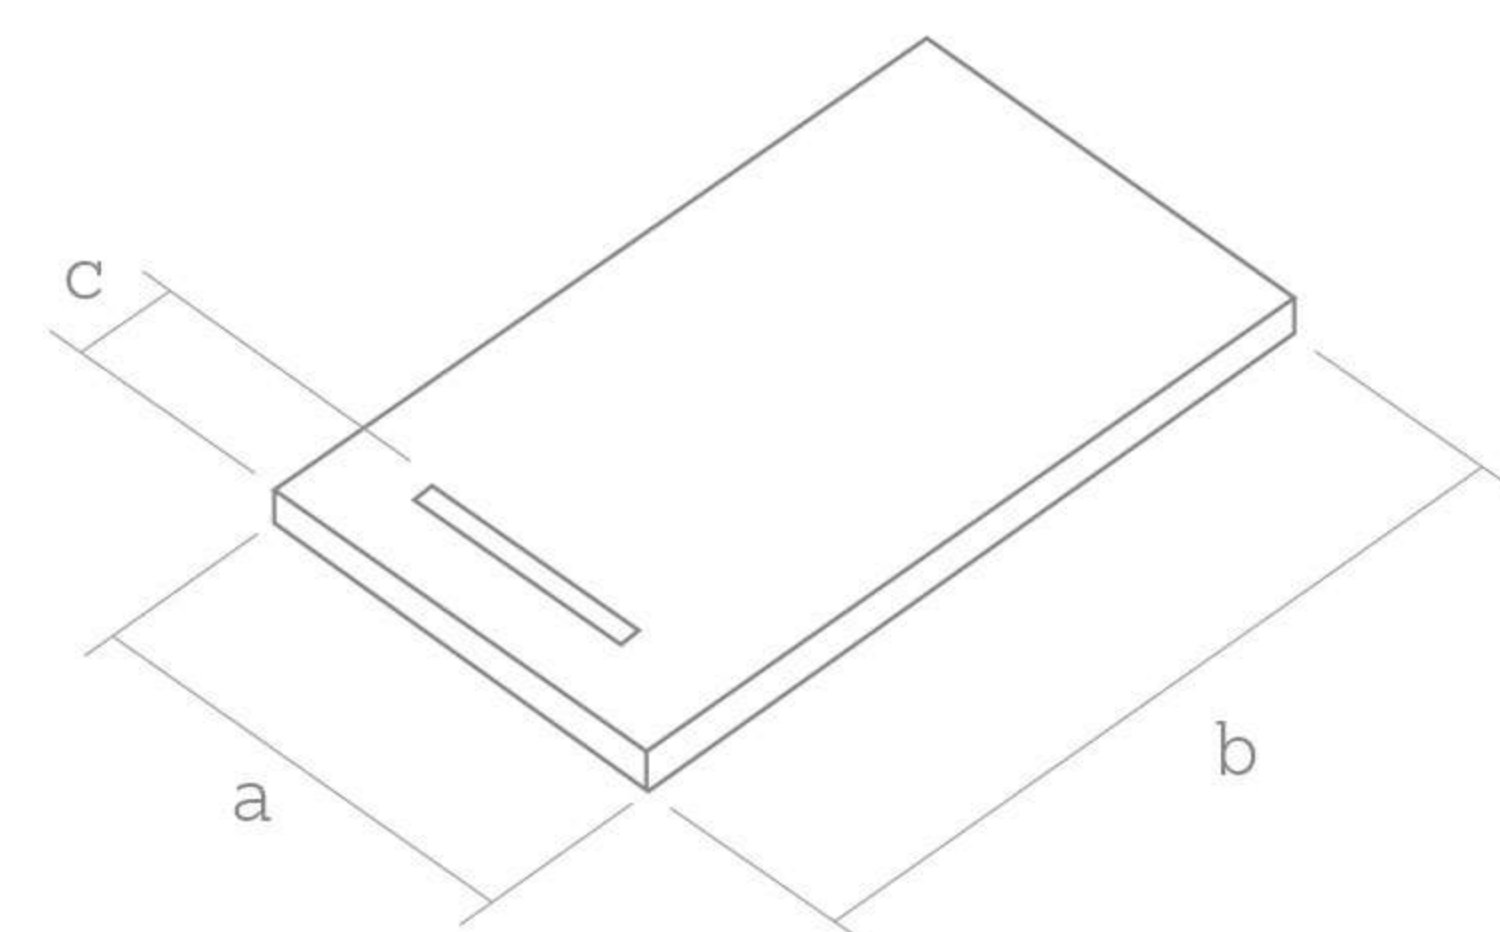

SolidSoft is silent because of its cushioning effect.

SolidSoft LinearDrain

Measures

Value of distance C: 16 cm
Maximum tolerance ±0.6%

Special cuts are not a problem

A bespoke service to create your ultimate showering statement