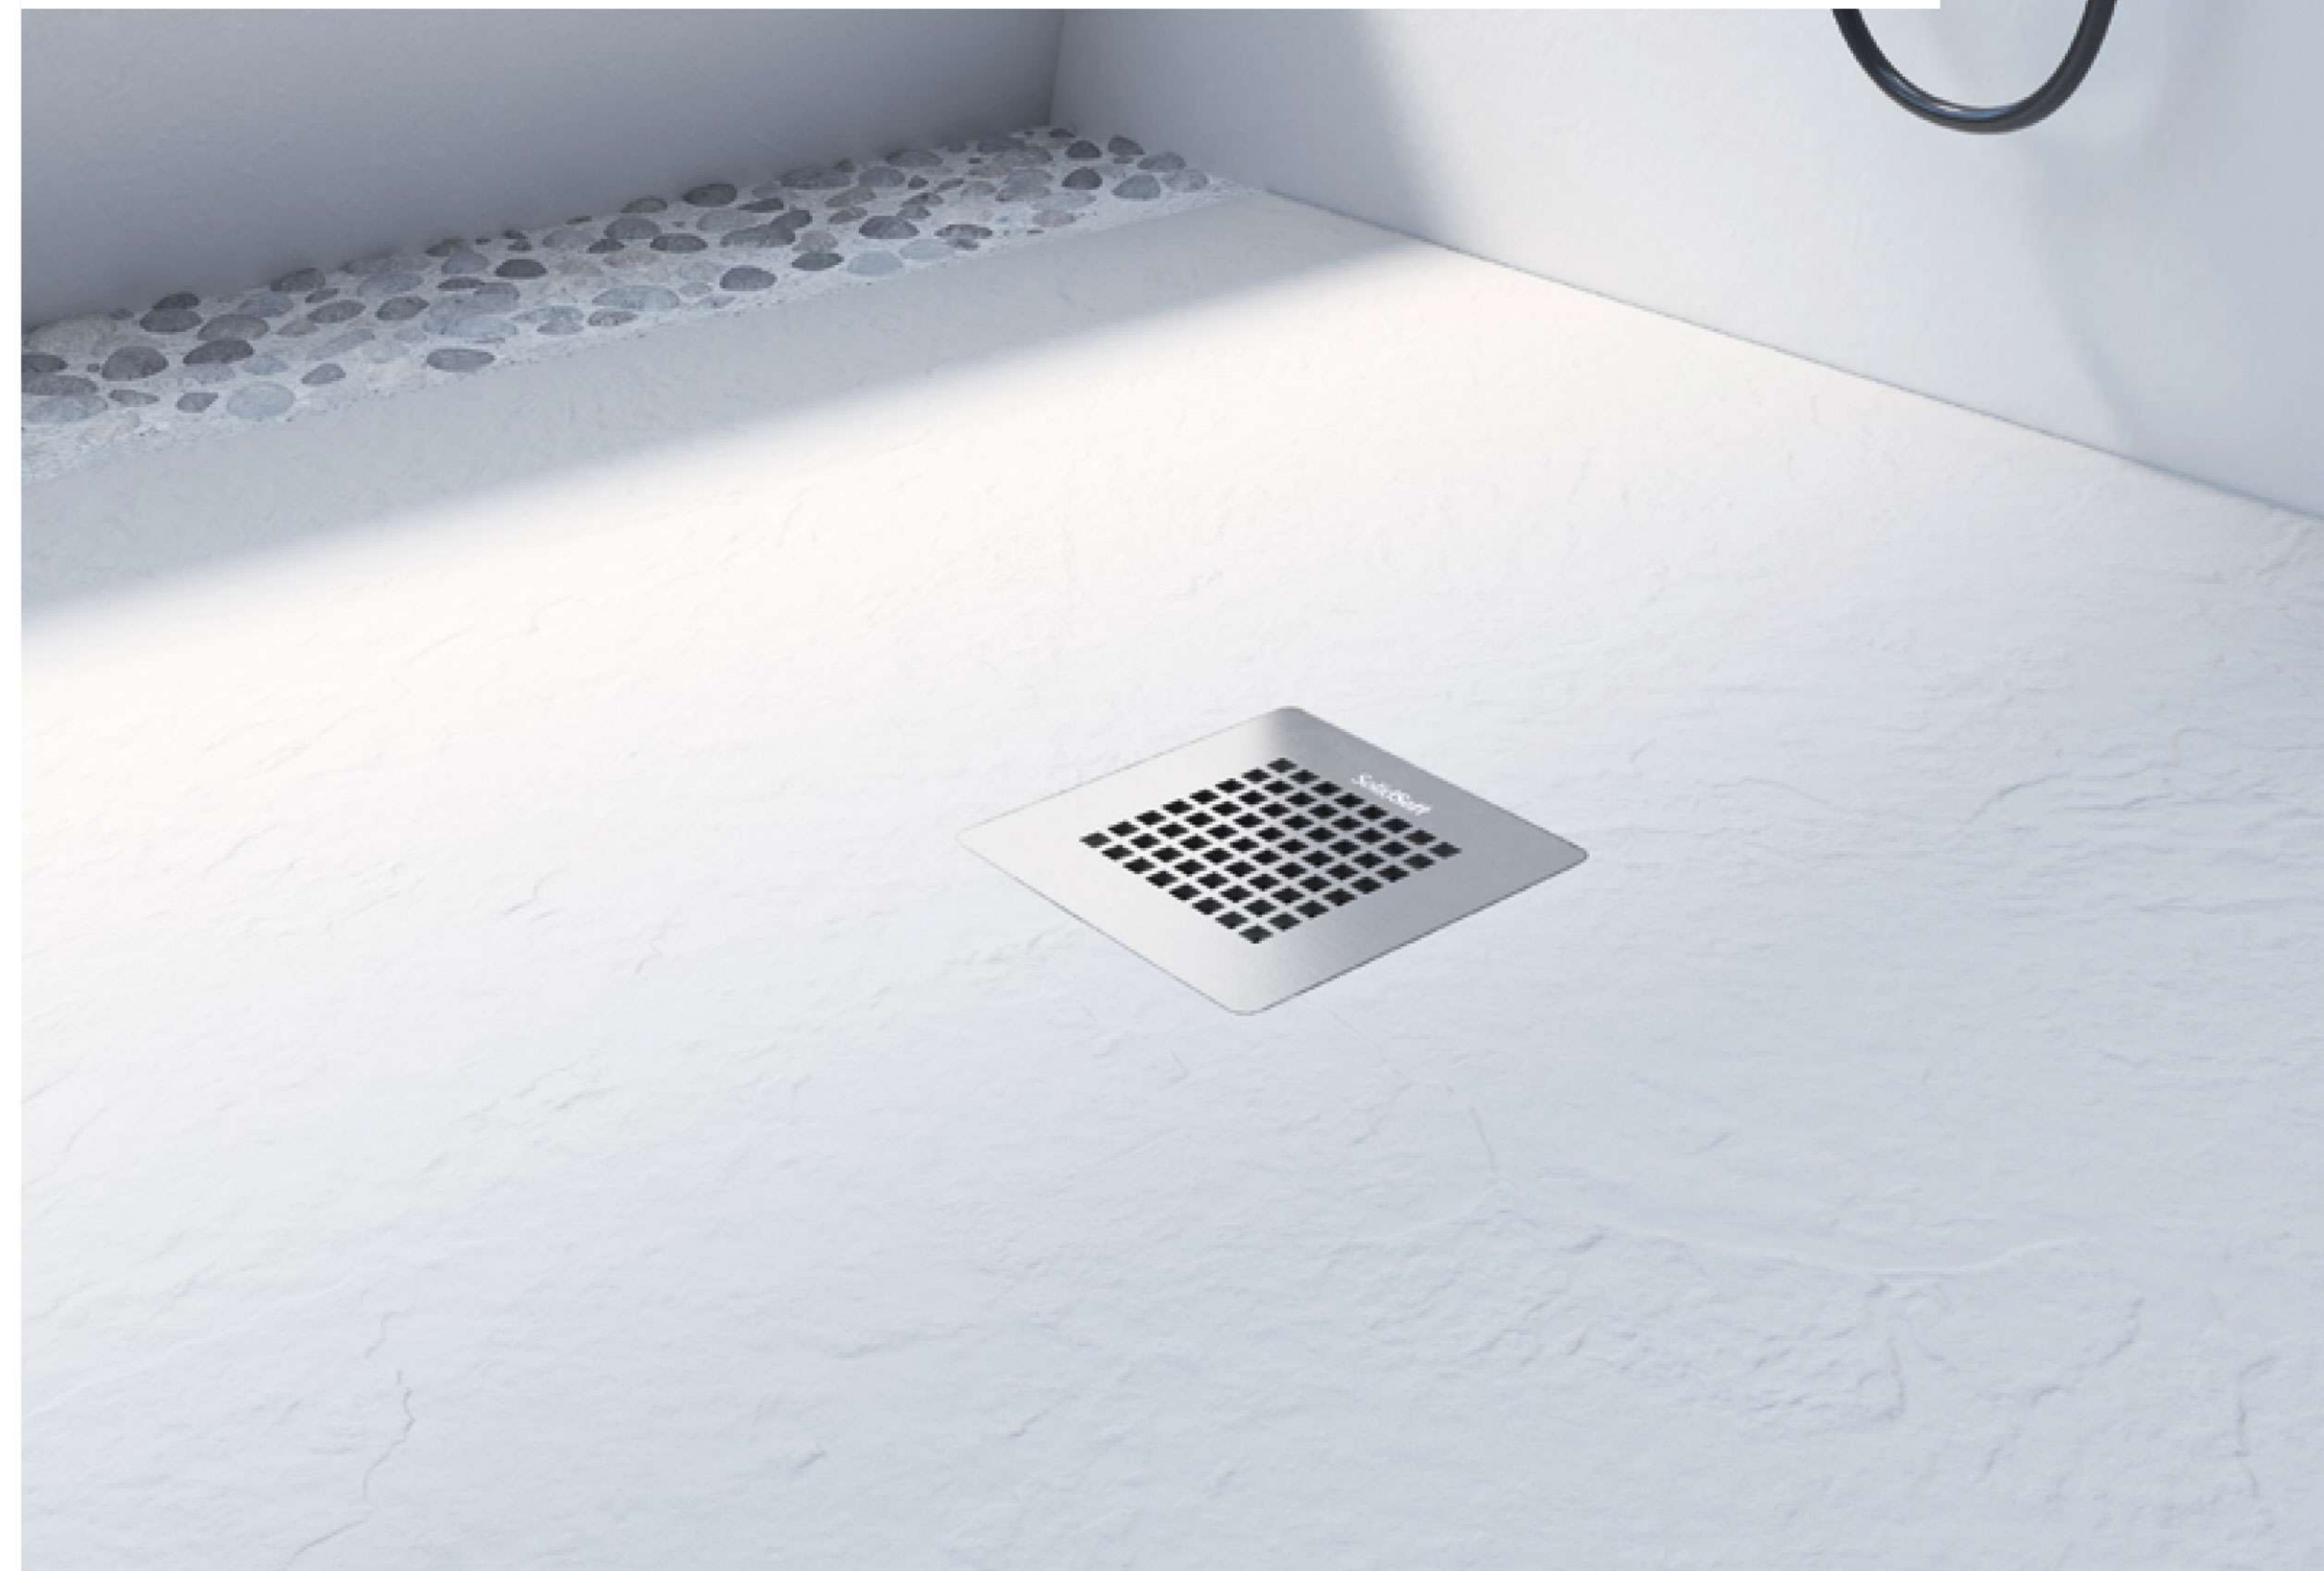

SolidSoft SquareDrain

Measures

	80	90	100	120	140	160	170	206cm
(b)								
(a) 70				•	•		•	
80	•		•	•	•	•	•	•
90		•	•	•	•	•	•	•
100cm			•	•	•	•		•

Special cuts are not a problem

A bespoke service to create your ultimate showering statement

Values of distance C:

38 cm for trays wide 70cm
43 cm for trays wide 80, 90 and 100cm
Square trays with center drain location

Maximum tolerance ±0.6%

The grill for SquareDrain is available in brushed stainless steel or colour matched grill.