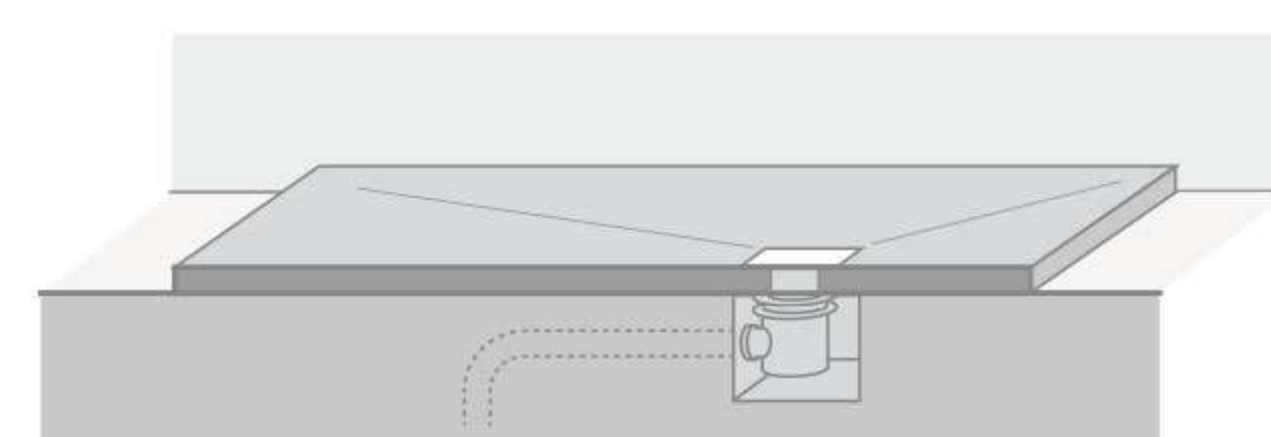

SolidSoft is a shower tray that is unique in the world, a product patented by Solid Soft Tray (EP no 2952128), made out of low-density polyurethane subjected to a high-pressure process. This process furnishes it with an extremely water-resistant external layer, with excellent non-slip properties. The surface features a texturized, natural slate finish.

Ultra light

 7-18 Kg

SolidSoft is very light, weighs only 15 lbs per square meter.

Installation

Flat to floor installation

Sunken installation

Raised above floor installation

Certified by: