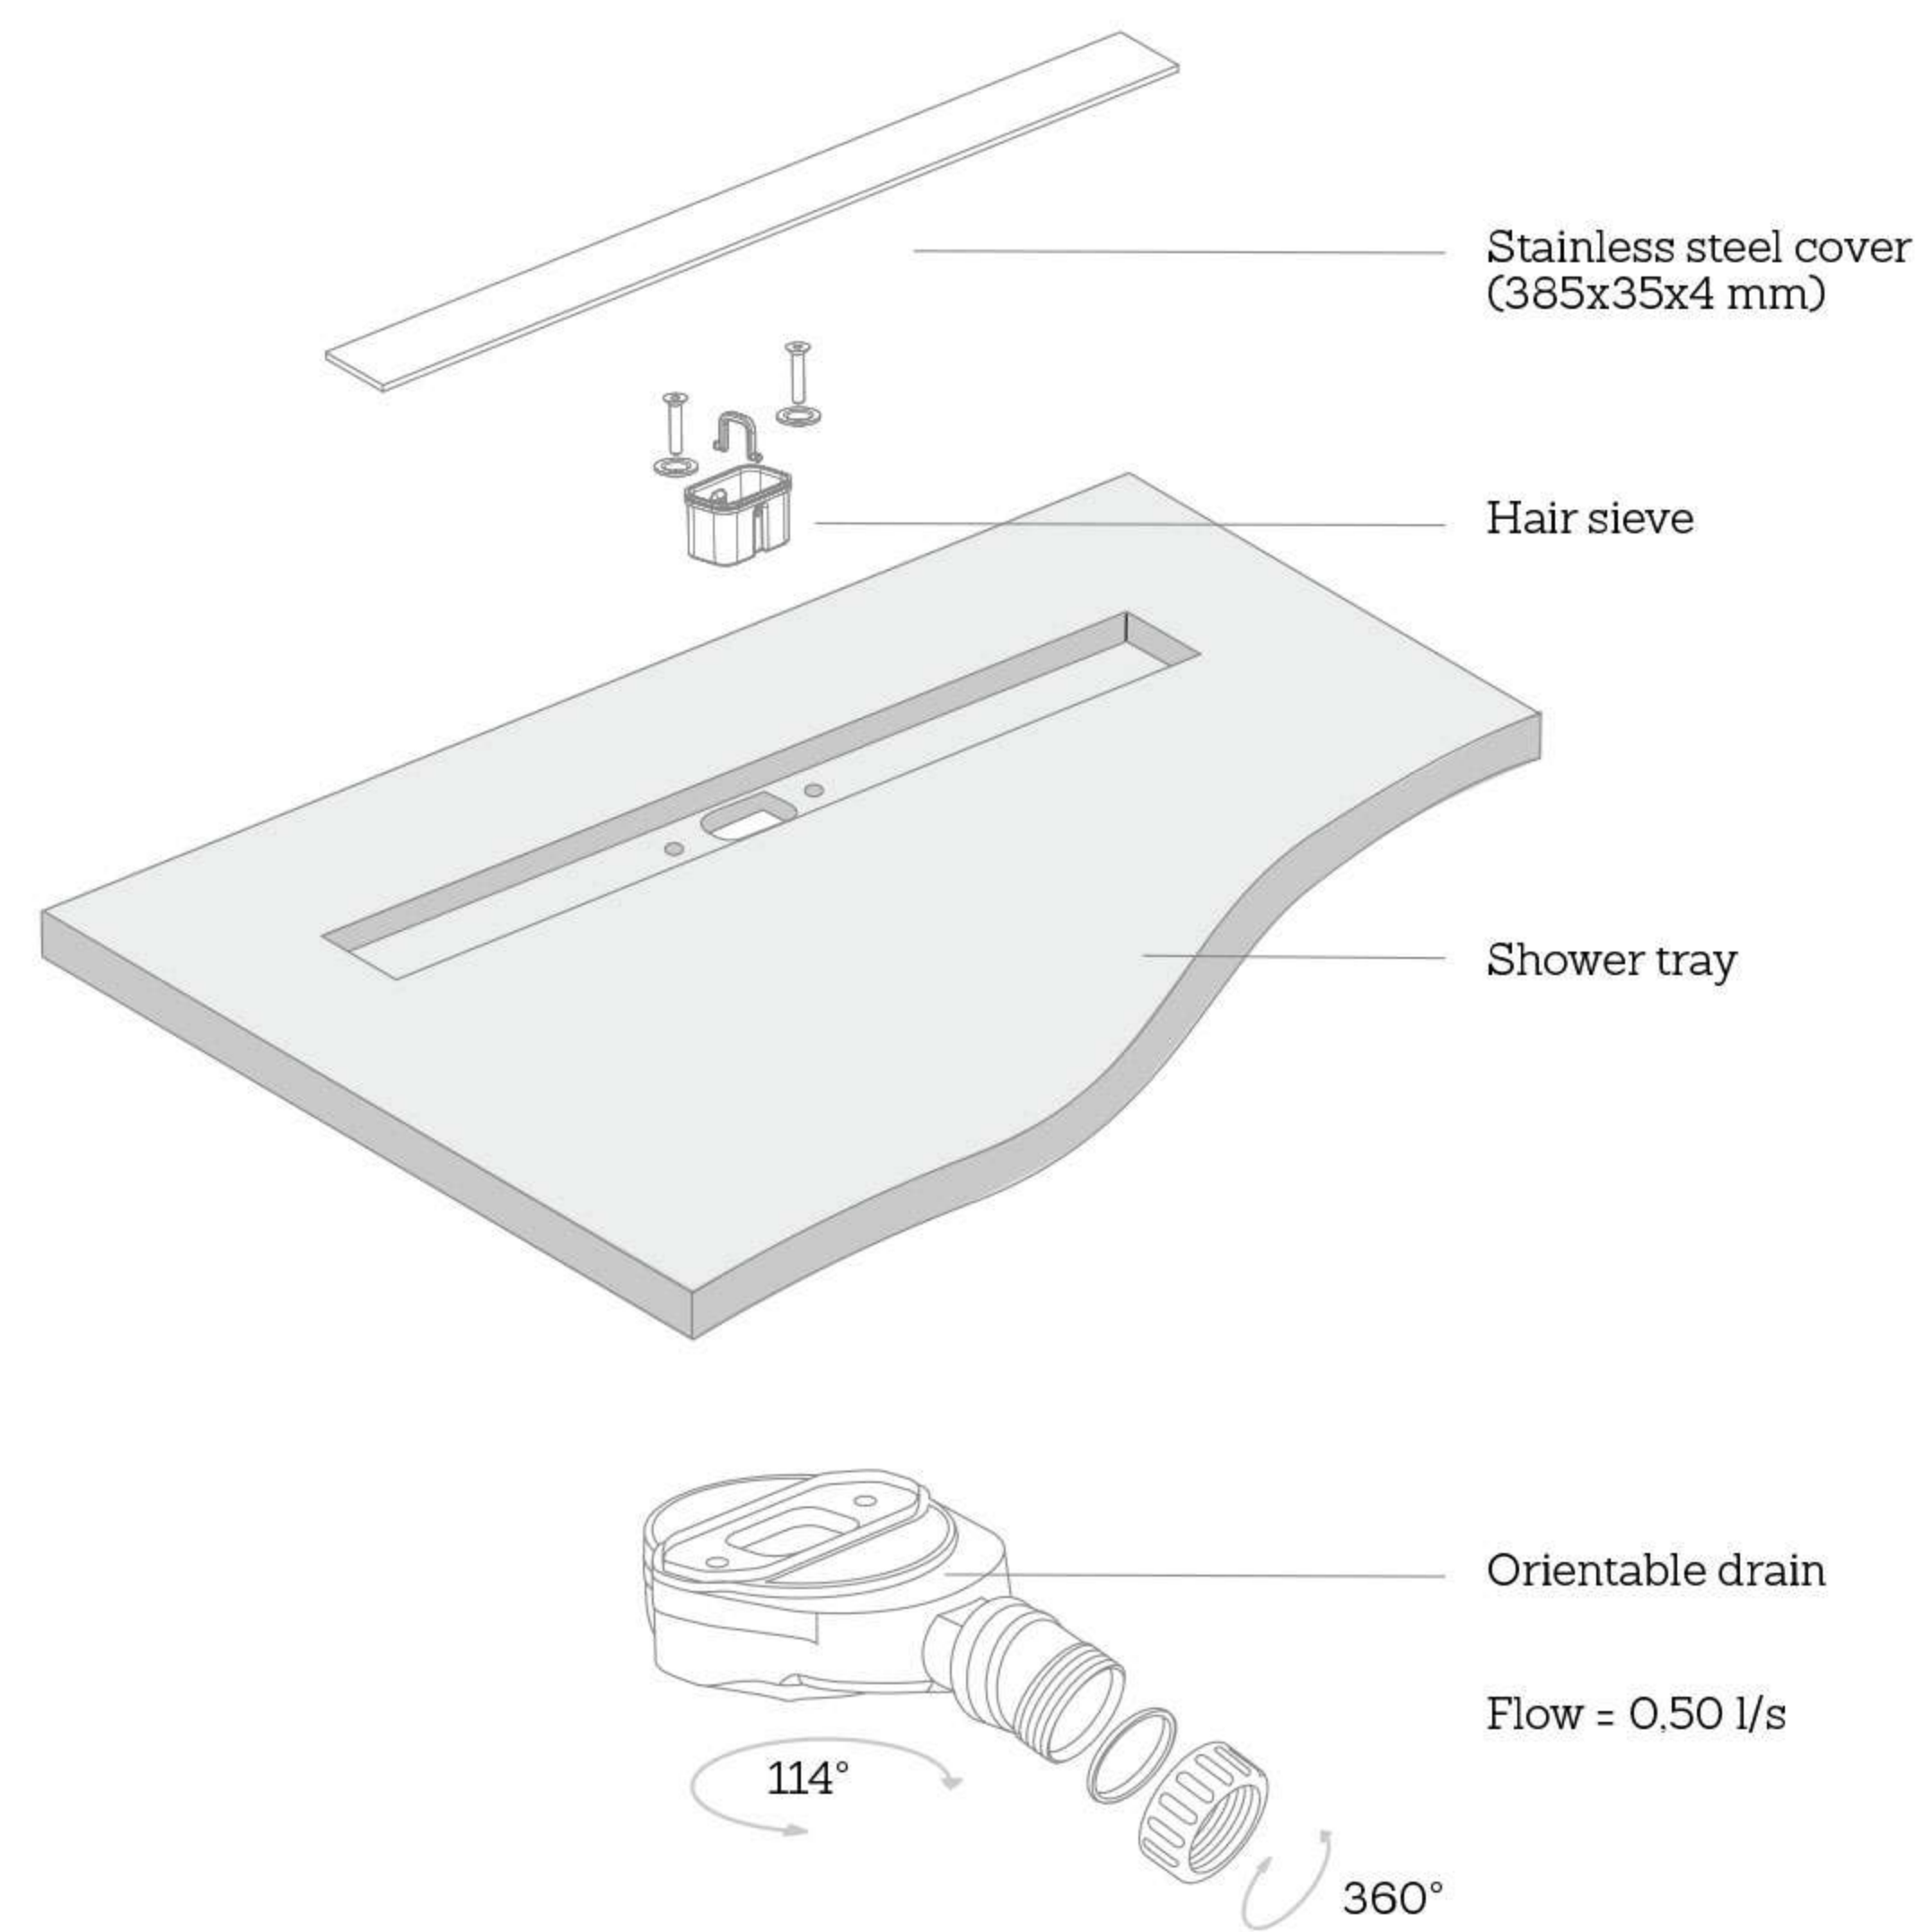

SolidSoft is silent because of its cushioning effect.

SolidSoft LinearDrain

Measures

Value of distance C: 16 cm
Maximum tolerance ±0.6%

Special cuts are not a problem

A bespoke service to create your ultimate showering statement

Special cuts are not a problem

A bespoke service to create your ultimate showering statement

Values of distance C:

38 cm for trays wide 70cm
43 cm for trays wide 80, 90 and 100cm
Square trays with center drain location