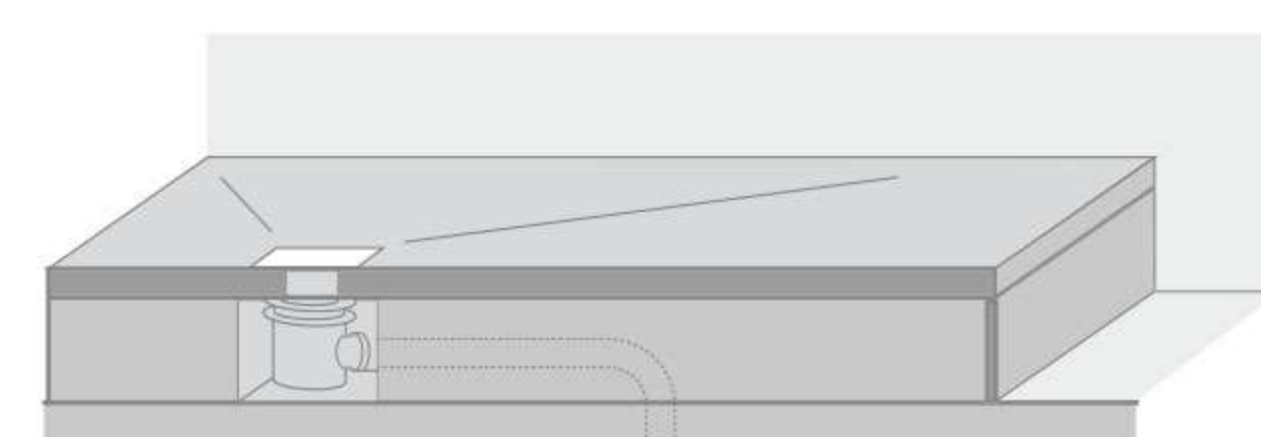

SolidSoft is a shower tray that is unique in the world, a product patented by Solid Soft Tray (EP no 2952128), made out of low-density polyurethane subjected to a high-pressure process. This process furnishes it with an extremely water-resistant external layer, with excellent non-slip properties. The surface features a texturized, natural slate finish.

Ultra light

 7-18 Kg

SolidSoft is very light, weighs only 15 lbs per square meter.

Installation

Flat to floor installation

Sunken installation

Raised above floor installation

Certified by: