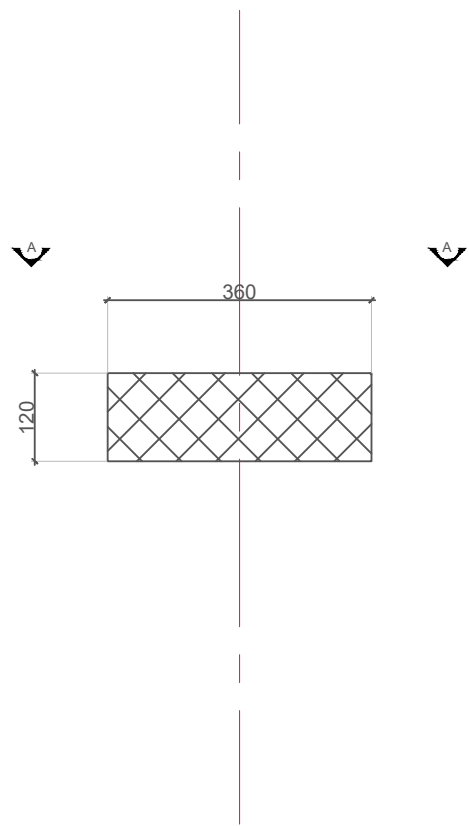

Das Mosaik bt-k468

Product Specifications

model	bt-k468
width	360 mm
depth	360 mm
height	120 mm
description	washbasin
tap fitting/ tap hole remark	suitable for one hole tap fittings
installation	surface-mounted washbasin
overflow remark	without overflow
material	sanitary Ceramics
shape	circular
color	white, light brown outside - white inside, white inside - light brown outside

Das Mosaik

bt-k468

Plan - A

Front View