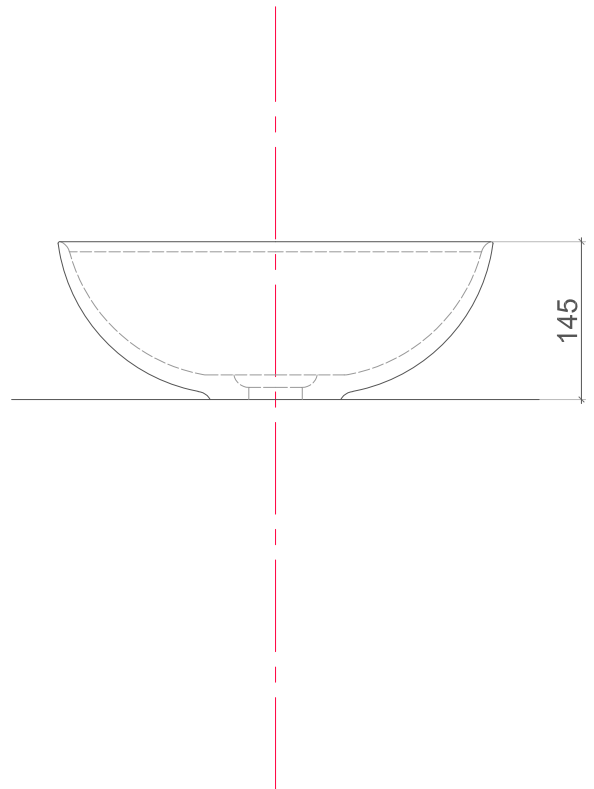

Aliz

bt-p124w5

Product Specifications

Model	bt-p124w5
Width	400 mm
Depth	400 mm
Height	145
Description	Washbasin
Installation	Over counter
Material	Solid surface
Color	White

Product Features

- All sanitary ware is made from pure acrylic solid surface
- Highly resistant to knocks, scratches and impacts.
- Durable and hygienic
- Not easily breakable nor fades in color
- Distinct designs
- Certified by CUPC, UPC, NSF and ISO9001 quality system
- Numerous combination options for bathroom furniture and washbasins

Aliz

bt-p124w5

Top View

Front View