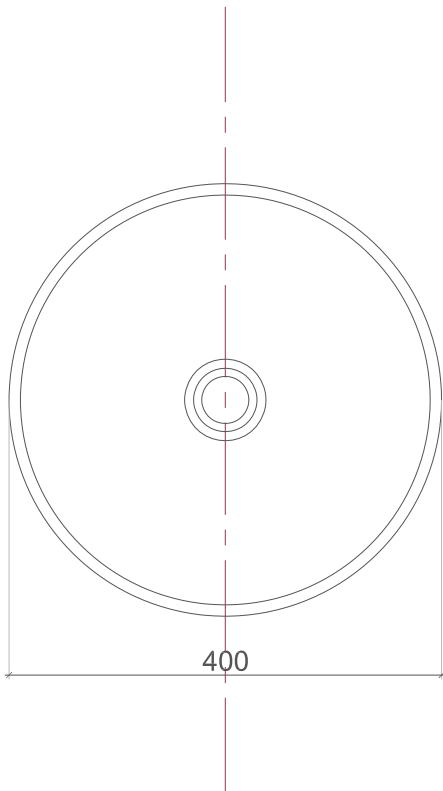

Aliz

bt-p124w5

Product Specifications

Model	bt-p124w5
Width	400 mm
Depth	400 mm
Height	145
Description	Washbasin
Installation	Over counter
Material	Solid surface
Color	White

Product Features

- All sanitary ware is made from pure acrylic solid surface
- Highly resistant to knocks, scratches and impacts.
- Durable and hygienic
- Not easily breakable nor fades in color
- Distinct designs
- Certified by CUPC, UPC, NSF and ISO9001 quality system
- Numerous combination options for bathroom furniture and washbasins

Aliz

bt-p124w5

Top View

Front View