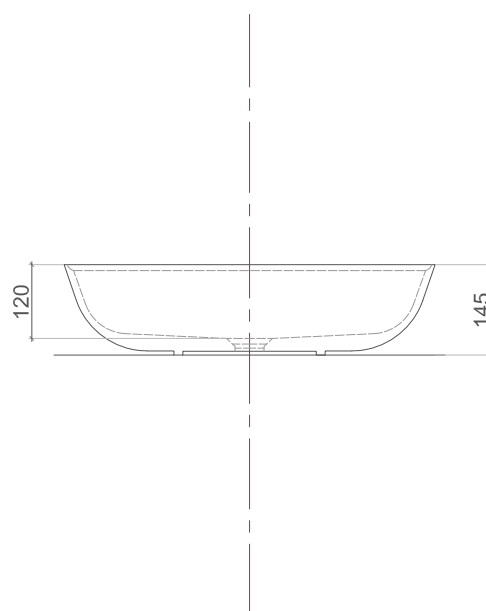

Berdina

bt-p126w1

Product Specifications

Model	bt-p126w1
Width	600 mm
Depth	400 mm
Height	120 mm
Description	Washbasin
Installation	Over counter
Material	Solid surface
Color	White

Product Features

- All sanitary ware is made from pure acrylic solid surface
- Highly resistant to knocks, scratches and impacts.
- Durable and hygienic
- Not easily breakable nor fades in color
- Distinct designs
- Certified by CUPC, UPC, NSF and ISO9001 quality system
- Numerous combination options for bathroom furniture and washbasins

Berdina

bt-p126w1

Top View

Front View