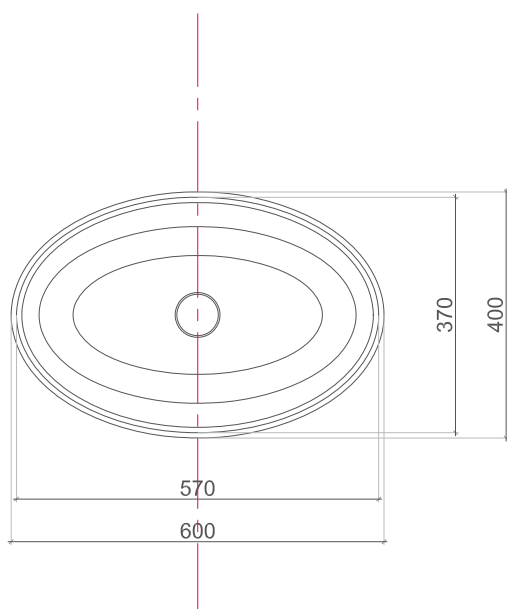

Berdina

bt-p126w1

Product Specifications

Model	bt-p126w1
Width	600 mm
Depth	400 mm
Height	120 mm
Description	Washbasin
Installation	Over counter
Material	Solid surface
Color	White

Product Features

- All sanitary ware is made from pure acrylic solid surface
- Highly resistant to knocks, scratches and impacts.
- Durable and hygienic
- Not easily breakable nor fades in color
- Distinct designs
- Certified by CUPC, UPC, NSF and ISO9001 quality system
- Numerous combination options for bathroom furniture and washbasins

Berdina

bt-p126w1

Top View

Front View