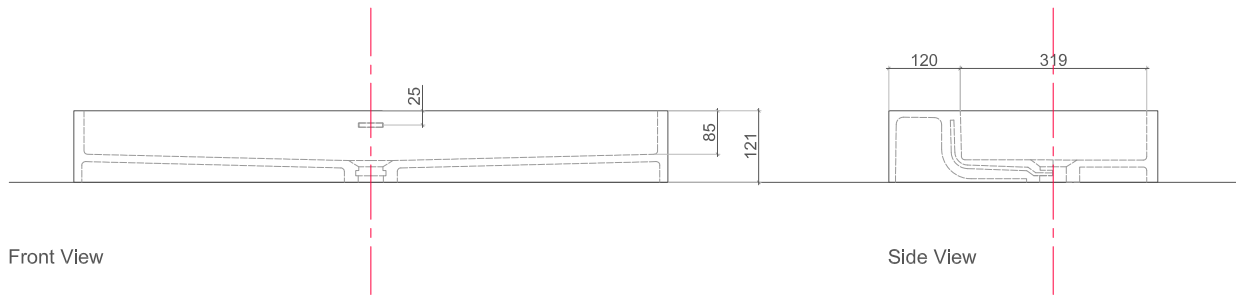

Drusilla

bt-p14007

Front View

Side View