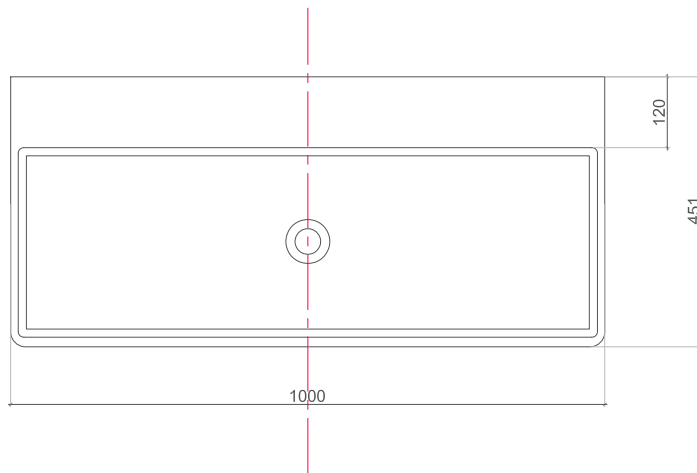

## Product Specifications

<b>Model</b>	bt-p14007
<b>Width</b>	1000 mm
<b>Depth</b>	451 mm
<b>Height</b>	121 mm
<b>Description</b>	Washbasin
<b>Installation</b>	Over Counter
<b>Material</b>	Solid surface
<b>Color</b>	White

# Drusilla

bt-p14007

Front View

Side View

Top View