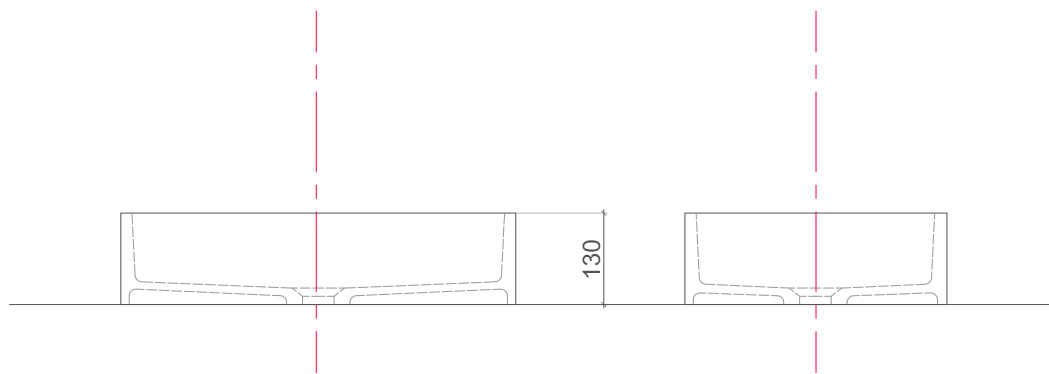

Victoria

bt-p12523

Product Specifications

Model	bt-p12523
Width	565 mm
Depth	375 mm
Height	130 mm
Description	Washbasin
Installation	Over Counter
Material	Solid surface
Color	White

Product Features

- All sanitary ware is made from pure acrylic solid surface
- Highly resistant to knocks, scratches and impacts.
- Durable and hygienic
- Not easily breakable nor fades in color
- Distinct designs
- Certified by CUPC, UPC, NSF and ISO9001 quality system
- Numerous combination options for bathroom furniture and washbasins

Victoria

bt-p12523

Front View

Side View

Top View