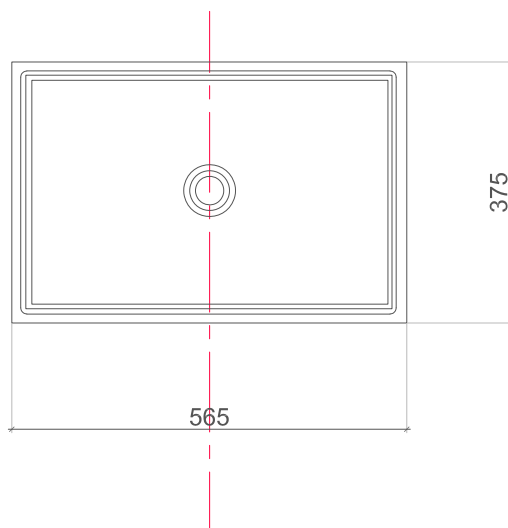

Victoria

bt-p12523

Product Specifications

Model	bt-p12523
Width	565 mm
Depth	375 mm
Height	130 mm
Description	Washbasin
Installation	Over Counter
Material	Solid surface
Color	White

Product Features

- All sanitary ware is made from pure acrylic solid surface
- Highly resistant to knocks, scratches and impacts.
- Durable and hygienic
- Not easily breakable nor fades in color
- Distinct designs
- Certified by CUPC, UPC, NSF and ISO9001 quality system
- Numerous combination options for bathroom furniture and washbasins

Victoria

bt-p12523

Front View

Side View

Top View