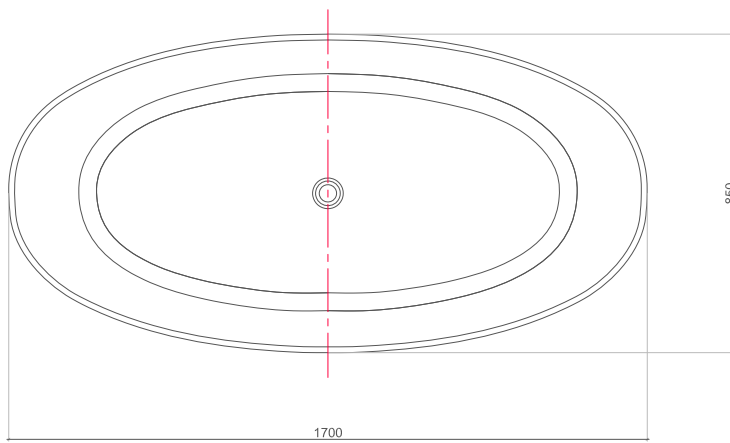

## Product Specifications

|                     |               |
|---------------------|---------------|
| <b>Model</b>        | bt-b117w2     |
| <b>Width</b>        | 1700 mm       |
| <b>Depth</b>        | 850 mm        |
| <b>Height</b>       | 640mm         |
| <b>Description</b>  | Bathtub       |
| <b>Installation</b> | Freestanding  |
| <b>Material</b>     | Solid Surface |
| <b>Color</b>        | White         |

# Eleanor

bt-b117w2

Front View

Side View

Top View