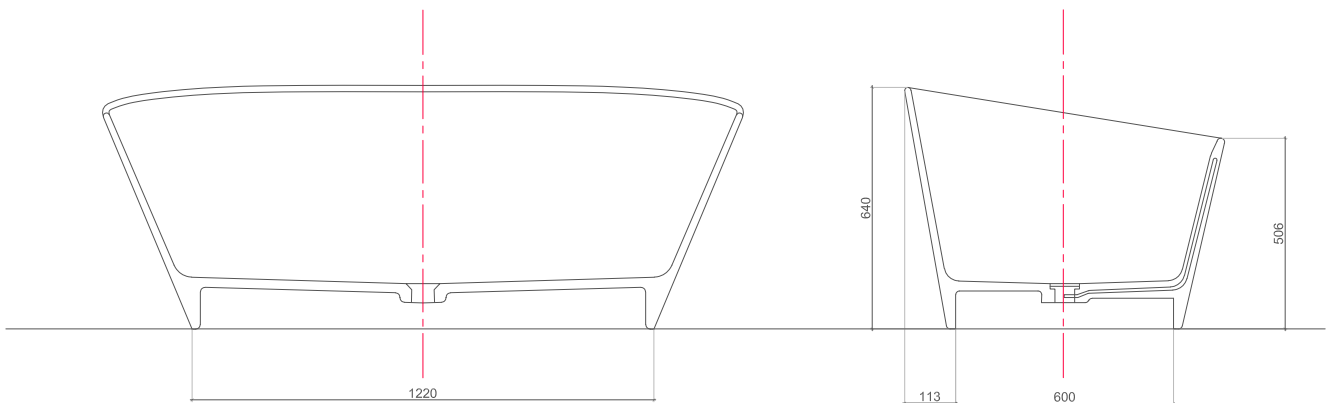

## Product Specifications

|                     |               |
|---------------------|---------------|
| <b>Model</b>        | bt-b117w2     |
| <b>Width</b>        | 1700 mm       |
| <b>Depth</b>        | 850 mm        |
| <b>Height</b>       | 640mm         |
| <b>Description</b>  | Bathtub       |
| <b>Installation</b> | Freestanding  |
| <b>Material</b>     | Solid Surface |
| <b>Color</b>        | White         |

# Eleanor

bt-b117w2

Front View

Side View

Top View