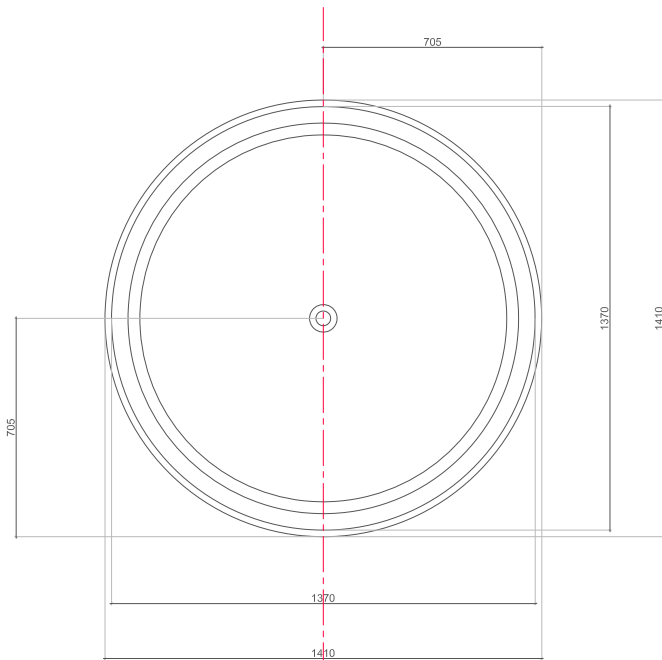

Gertrude

bt-b11402

Product Specifications

Model	bt-b11402
Width	1370 mm
Depth	1370 mm
Height	590 mm
Description	Bathtub
Installation	Freestanding
Material	Solid Surface
Color	White

Product Features

- All sanitary ware is made from pure acrylic solid surface
- Highly resistant to knocks, scratches and impacts.
- Durable and hygienic
- Not easily breakable nor fades in color
- Distinct designs
- Certified by CUPC, UPC, NSF and ISO9001 quality system
- Numerous combination options for bathroom furniture and washbasins

Gertrude

bt-b11402

Top View

Front View