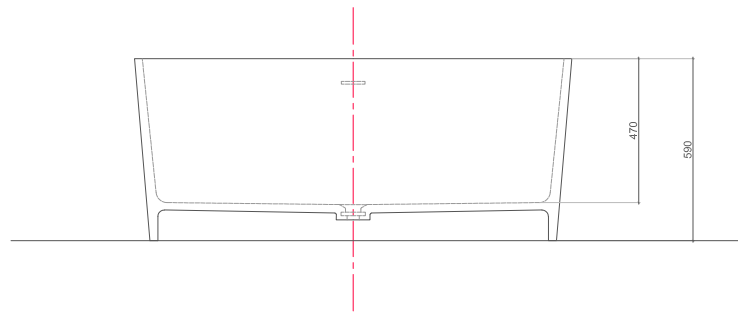

Gertrude

bt-b11402

Product Specifications

Model	bt-b11402
Width	1370 mm
Depth	1370 mm
Height	590 mm
Description	Bathtub
Installation	Freestanding
Material	Solid Surface
Color	White

Product Features

- All sanitary ware is made from pure acrylic solid surface
- Highly resistant to knocks, scratches and impacts.
- Durable and hygienic
- Not easily breakable nor fades in color
- Distinct designs
- Certified by CUPC, UPC, NSF and ISO9001 quality system
- Numerous combination options for bathroom furniture and washbasins

Gertrude

bt-b11402

Top View

Front View