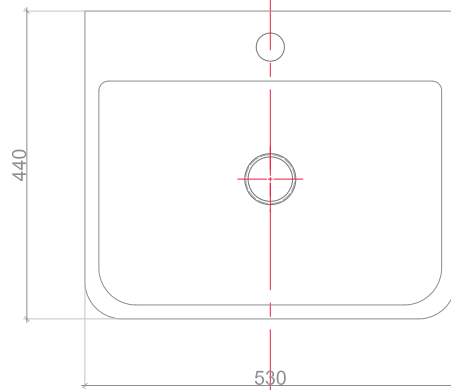

New Wallow bt-d6002

Product Specifications

model	Bt-d6002
width	530 mm
depth	380 mm
height	360 mm
description	washbasin
tap fitting / tap hole remark	suitable for one hole tap fittings
installation	wall mounted washbasin
overflow remark	with overflow
material	sanitary Ceramics
color	white

Product Features

- All washbasins are made from the innovative ceramic material
- bthaüs offers different types of washbasin in sizes 36 to 150 cm
- The flush-sitting integrated drain valve highlights the premium character
- Numerous combination options for bathroom furniture and washbasins

New Wallow

bt-d6002

Front View

Plan - B

Side view