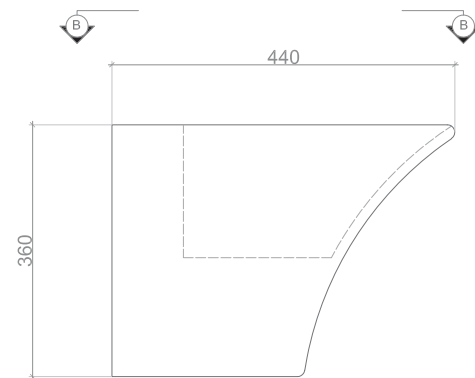

New Wallow bt-d6002

Product Specifications

model	Bt-d6002
width	530 mm
depth	380 mm
height	360 mm
description	washbasin
tap fitting / tap hole remark	suitable for one hole tap fittings
installation	wall mounted washbasin
overflow remark	with overflow
material	sanitary Ceramics
color	white

New Wallow

bt-d6002

Front View

Plan - B

Side view