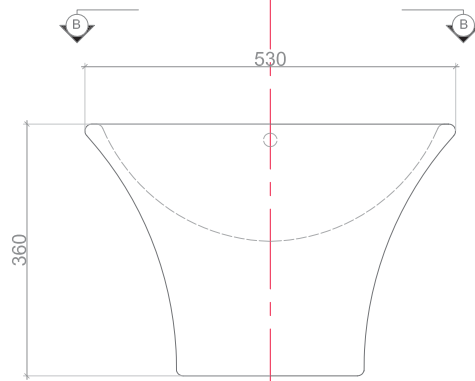

New Wallow

bt-d6002

Front View