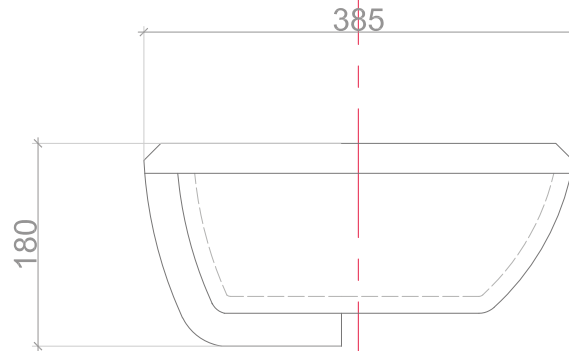

Rolling Stream

bt-1610

Front View