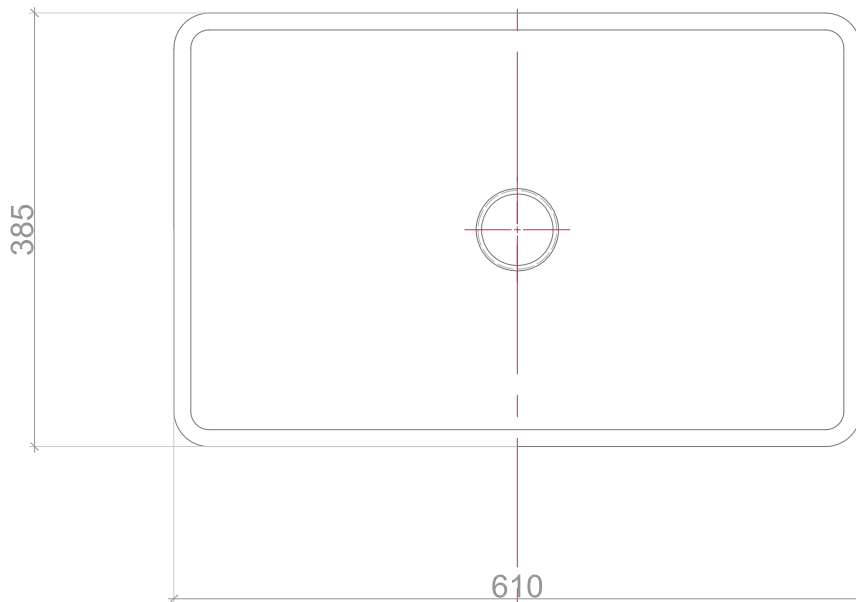

Rolling Stream

bt-1610

Product Specifications

model	Bt-1610
width	610 mm
depth	385 mm
height	180 mm
description	washbasin
tap fitting / tap hole remark	suitable for one hole tap fittings
installation	under counter washbasin
overflow remark	with overflow
material	sanitary Ceramics
shape	rectangular
color	white

Rolling Stream

bt-1610

Front View

Plan - B