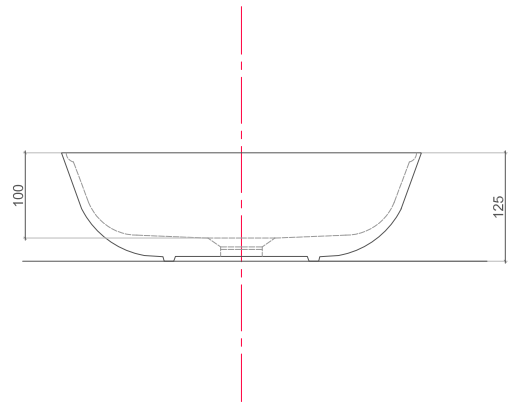

Halfrid

bt-p124w1

Product Specifications

Model	bt-p124w1
Width	420 mm
Depth	384 mm
Height	125 mm
Description	Washbasin
Installation	Over Counter
Material	Solid surface
Color	White

Product Features

- All sanitary ware is made from pure acrylic solid surface
- Highly resistant to knocks, scratches and impacts.
- Durable and hygienic
- Not easily breakable nor fades in color
- Distinct designs
- Certified by CUPC, UPC, NSF and ISO9001 quality system
- Numerous combination options for bathroom furniture and washbasins

Halfrid

bt-p124w1

Top View

Front View