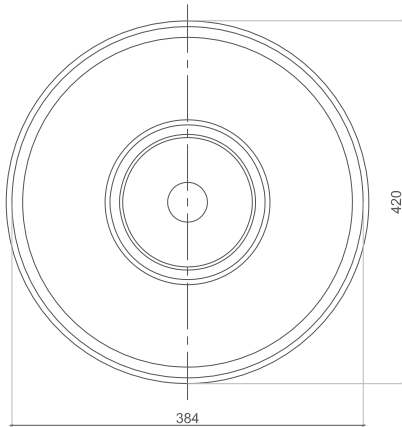

Halfrid

bt-p124w1

Product Specifications

Model	bt-p124w1
Width	420 mm
Depth	384 mm
Height	125 mm
Description	Washbasin
Installation	Over Counter
Material	Solid surface
Color	White

Product Features

- All sanitary ware is made from pure acrylic solid surface
- Highly resistant to knocks, scratches and impacts.
- Durable and hygienic
- Not easily breakable nor fades in color
- Distinct designs
- Certified by CUPC, UPC, NSF and ISO9001 quality system
- Numerous combination options for bathroom furniture and washbasins

Halfrid

bt-p124w1

Top View

Front View