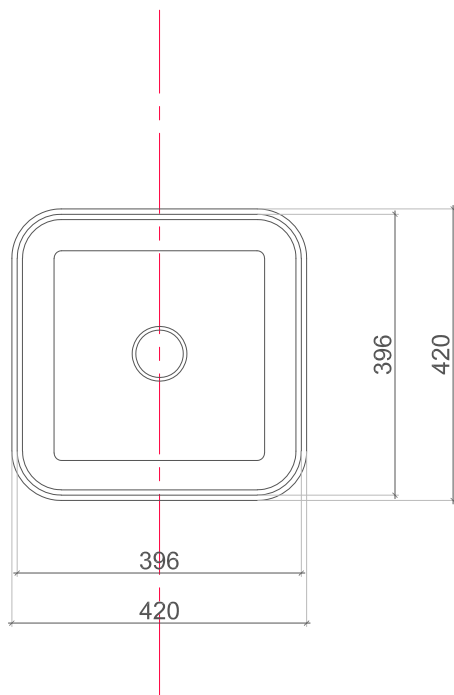

Ursula

bt-p124w2

Product Specifications

| | |
|---------------------|---------------|
| Model | bt-p124w2 |
| Width | 420 mm |
| Depth | 420 mm |
| Height | 125 mm |
| Description | Washbasin |
| Installation | Over Counter |
| Material | Solid surface |
| Color | White |

Ursula

bt-p124w2

Top View

Front View