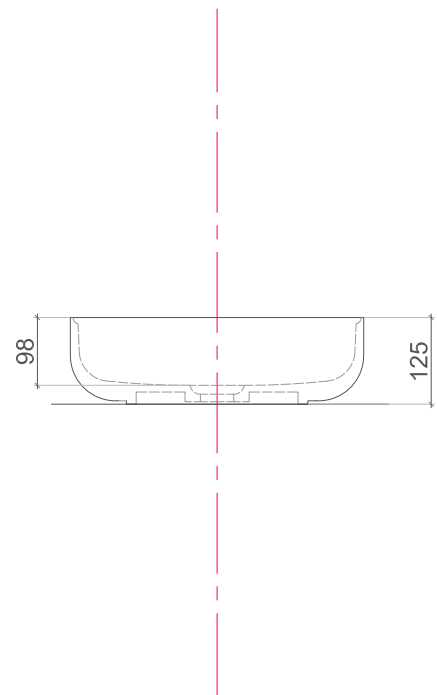

Ursula

bt-p124w2

Product Specifications

| | |
|---------------------|---------------|
| Model | bt-p124w2 |
| Width | 420 mm |
| Depth | 420 mm |
| Height | 125 mm |
| Description | Washbasin |
| Installation | Over Counter |
| Material | Solid surface |
| Color | White |

Ursula

bt-p124w2

Top View

Front View