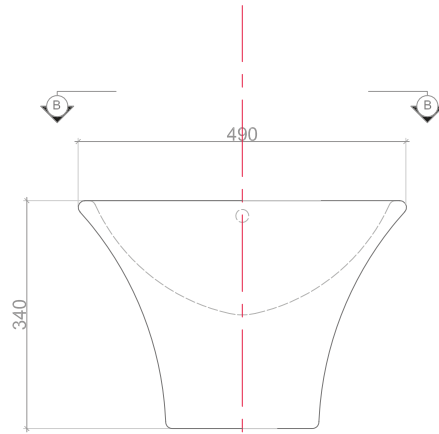

Sprinkle Cove

bt-d6003

Front View