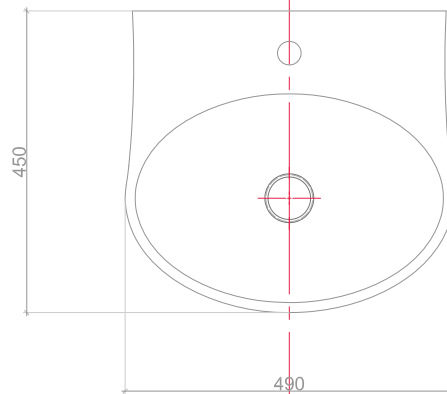

Sprinkle Cove bt-d6003

Product Specifications

model	Bt-d6003
width	490 mm
depth	450 mm
height	340 mm
description	washbasin
tap fitting / tap hole remark	suitable for one hole tap fittings
installation	wall mounted washbasin
overflow remark	with overflow
material	sanitary Ceramics
color	white

Sprinkle Cove

bt-d6003

Front View

Plan - B

Side view