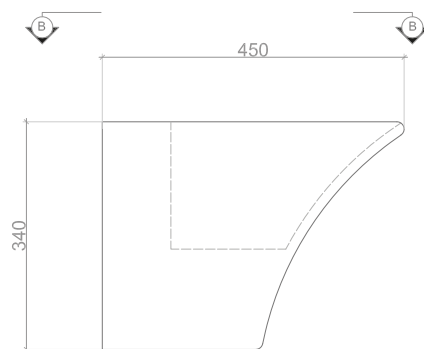

Sprinkle Cove bt-d6003

Product Specifications

model	Bt-d6003
width	490 mm
depth	450 mm
height	340 mm
description	washbasin
tap fitting / tap hole remark	suitable for one hole tap fittings
installation	wall mounted washbasin
overflow remark	with overflow
material	sanitary Ceramics
color	white

Sprinkle Cove

bt-d6003

Front View

Plan - B

Side view