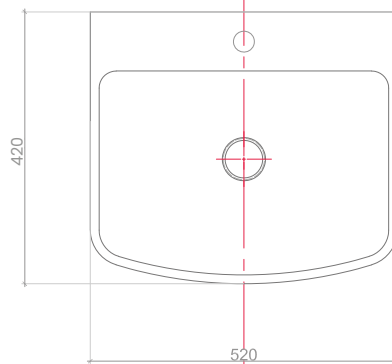

Pure Burst bt-d6004

Product Specifications

model	Bt-d6004
width	520 mm
depth	420 mm
height	380 mm
description	washbasin
tap fitting / tap hole remark	suitable for one hole tap fittings
installation	wall mounted washbasin
overflow remark	with overflow
material	sanitary Ceramics
color	white

Product Features

- All washbasins are made from the innovative ceramic material
- bthaüs offers different types of washbasin in sizes 36 to 150 cm
- The flush-sitting integrated drain valve highlights the premium character
- Numerous combination options for bathroom furniture and washbasins

Pure Burst

bt-d6004

Front View

Plan - B

Side view