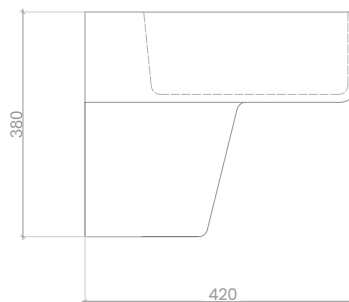

Pure Burst bt-d6004

Product Specifications

model	Bt-d6004
width	520 mm
depth	420 mm
height	380 mm
description	washbasin
tap fitting / tap hole remark	suitable for one hole tap fittings
installation	wall mounted washbasin
overflow remark	with overflow
material	sanitary Ceramics
color	white

Pure Burst

bt-d6004

Front View

Plan - B

Side view