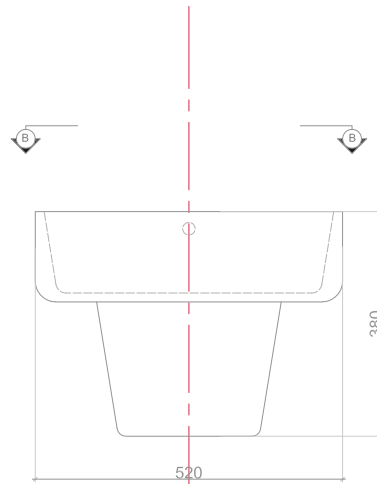

Pure Burst

bt-d6004

Front View