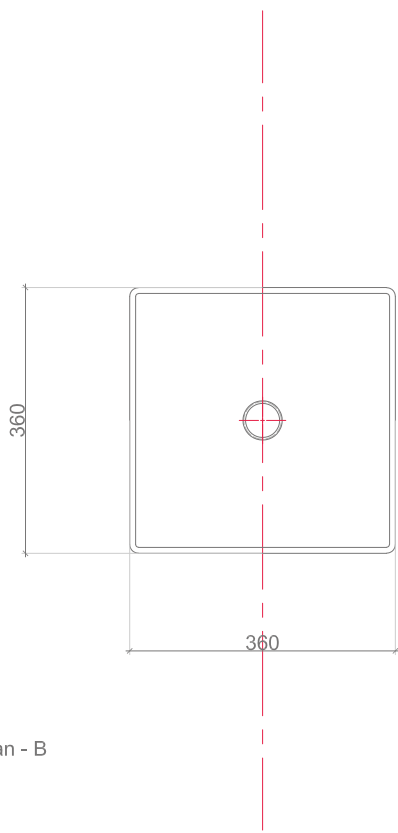

Simply Square bt-k389

Product Specifications

| | |
|--------------------------------------|------------------------------------|
| model | Bt-k389 |
| width | 360 mm |
| depth | 360 mm |
| height | 130 mm |
| description | Washbasin |
| tap fitting / tap hole remark | Suitable for one hole tap fittings |
| installation | Surface-mounted washbasin |
| overflow remark | with overflow |
| material | Sanitary Ceramics |
| shape | square |
| color | White,black,grey,green,brown |

Product Features

- All washbasins are made from the innovative ceramic material
- bthaüs offers different types of washbasin in sizes 36 to 150 cm
- The flush-sitting integrated drain valve highlights the premium character
- Numerous combination options for bathroom furniture and washbasins

This washbasin is as functional as it is beautiful. It is directly mounted on the counter, where all the drain fittings are neatly hidden from view with matching coverings. And since the fittings are installed directly onto the basin, all you can see is a flawless fountain that rejuvenates you with the elixir of life. Water.

Simply Square

bt-k389

Plan - B

Front View