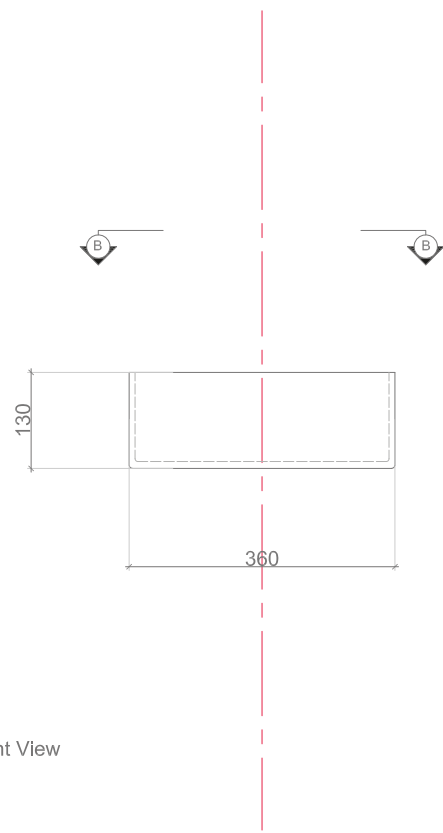

Simply Square bt-k389

Product Specifications

| | |
|--------------------------------------|------------------------------------|
| model | Bt-k389 |
| width | 360 mm |
| depth | 360 mm |
| height | 130 mm |
| description | Washbasin |
| tap fitting / tap hole remark | Suitable for one hole tap fittings |
| installation | Surface-mounted washbasin |
| overflow remark | with overflow |
| material | Sanitary Ceramics |
| shape | square |
| color | White,black,grey,green,brown |

Product Features

- All washbasins are made from the innovative ceramic material
- bthaüs offers different types of washbasin in sizes 36 to 150 cm
- The flush-sitting integrated drain valve highlights the premium character
- Numerous combination options for bathroom furniture and washbasins

Simply Square

bt-k389

Plan - B

Front View